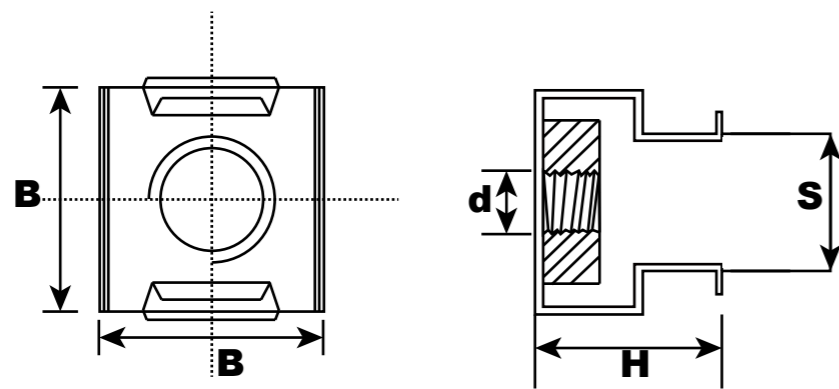

Cage nut

Product	d	B	H	S
M6	6mm	13mm	9.35mm	8.45mm

Screw

Product	d	K	L	D
M6	6mm	4.49mm	16mm	11.9mm

**Washer****SECOMP**

NAME	VALUE Screw M6*16+washer+M6 cage nut, 100 set/bag			
ITEM No.	26.99.0000		TOLERANCE	
APPROVE BY	CHECK BY		SCALE	MM
		DRAW BY	PAGE	1/1