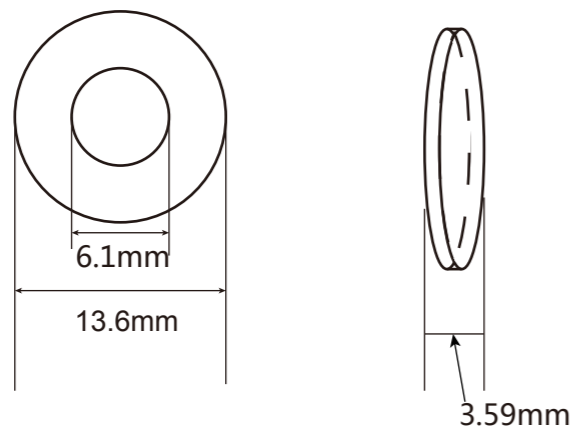

Cage nut

Product	d	B	H	S
M6	6mm	13mm	9.35mm	8.45mm

Screw

Product	d	K	L	D
M6	6mm	4.49mm	16mm	11.9mm

**Washer****SECOMP**

NAME	VALUE Screw M6*16+washer+M6 cage nut, 100 set/bag			
ITEM No.	26.99.0000		TOLERANCE	
APPROVE BY	CHECK BY		SCALE	MM
		DRAW BY	PAGE	1/1