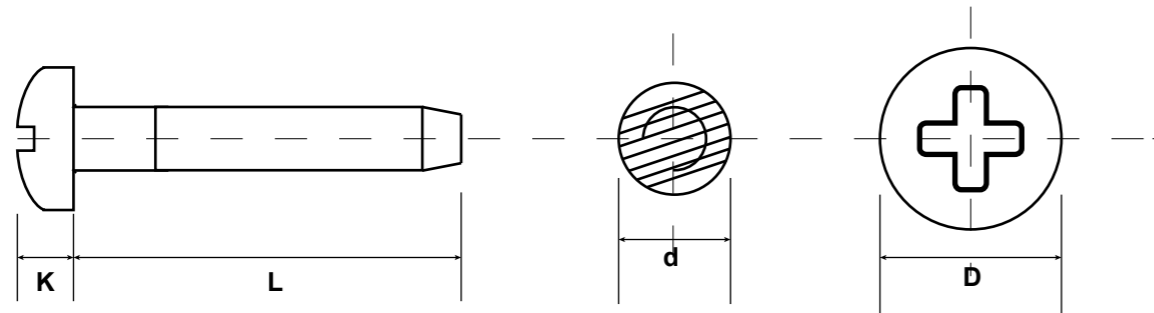

Cage nut

Product	d	B	H	S
M6	6mm	13mm	9.35mm	8.45mm

Screw

Product	d	K	L	D
M6	6mm	4.49mm	16mm	11.9mm

**Washer****SECOMP**

NAME	VALUE Screw M6*16+washer+M6 cage nut, 100 set/bag			
ITEM No.	26.99.0000		TOLERANCE	
APPROVE BY	CHECK BY		SCALE	MM
		DRAW BY	PAGE	1/1