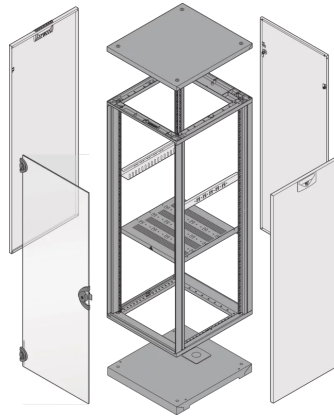

28230-184 NOVASTAR CABINET FRAME, UNIVERSAL HEAVY-DUTY, 43 U 553W 900D

KEY FEATURES

Novastar Frame, Universal Heavy-Duty

Aluminium profile, RAL 7021, including grounding

Static load-carrying capacity 400 kg

PRODUCT ATTRIBUTES

Product Type: Cabinet/Rack Frame

Product Family: Novastar

Type: Universal

Material: Aluminum

Frame Material: Aluminum

Color: Black Grey

Color Code: RAL 7021

Rack Height: 43 U

Height: 1967 mm

Width: 553 mm

Depth: 900 mm

Static Load: 400 kg

ADDITIONAL PRODUCT DETAILS

Aesthetic aluminum extruded frame with 400 kg static load capacity. 19" upright built into the frame.