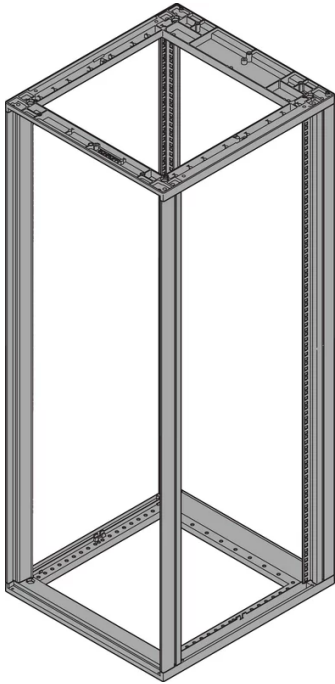

28230-184 NOVASTAR CABINET FRAME, UNIVERSAL HEAVY-DUTY, 43 U 553W 900D

KEY FEATURES

Novastar Frame, Universal Heavy-Duty

Aluminium profile, RAL 7021, including grounding

Static load-carrying capacity 400 kg

Rack Height: 43 U

Height: 1967 mm

Width: 553 mm

Depth: 900 mm

Static Load: 400 kg

ADDITIONAL PRODUCT DETAILS

Aesthetic aluminum extruded frame with 400 kg static load capacity. 19" upright built into the frame.