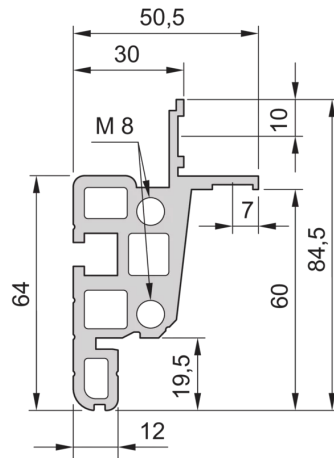

28230-184 NOVASTAR CABINET FRAME, UNIVERSAL HEAVY-DUTY, 43 U 553W 900D

KEY FEATURES

Novastar Frame, Universal Heavy-Duty

Aluminium profile, RAL 7021, including grounding

Static load-carrying capacity 400 kg

Rack Height: 43 U

Height: 1967 mm

Width: 553 mm

Depth: 900 mm

Static Load: 400 kg

ADDITIONAL PRODUCT DETAILS

Aesthetic aluminum extruded frame with 400 kg static load capacity. 19" upright built into the frame.