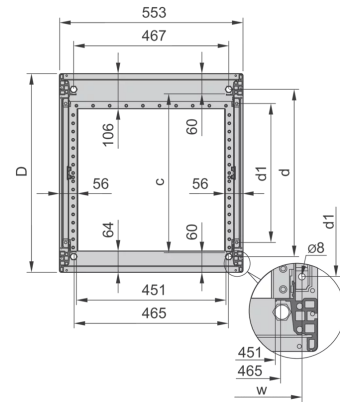

28230-184 NOVASTAR CABINET FRAME, UNIVERSAL HEAVY-DUTY, 43 U 553W 900D

KEY FEATURES

Novastar Frame, Universal Heavy-Duty

Aluminium profile, RAL 7021, including grounding

Static load-carrying capacity 400 kg

Rack Height: 43 U

Height: 1967 mm

Width: 553 mm

Depth: 900 mm

Static Load: 400 kg

ADDITIONAL PRODUCT DETAILS

Aesthetic aluminum extruded frame with 400 kg static load capacity. 19" upright built into the frame.