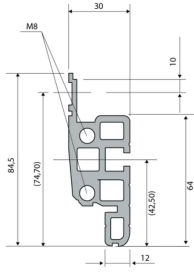

28230-184 NOVASTAR CABINET FRAME, UNIVERSAL HEAVY-DUTY, 43 U 553W 900D

KEY FEATURES

Novastar Frame, Universal Heavy-Duty

Aluminium profile, RAL 7021, including grounding

Static load-carrying capacity 400 kg

Rack Height: 43 U

Height: 1967 mm

Width: 553 mm

Depth: 900 mm

Static Load: 400 kg

ADDITIONAL PRODUCT DETAILS

Aesthetic aluminum extruded frame with 400 kg static load capacity. 19" upright built into the frame.