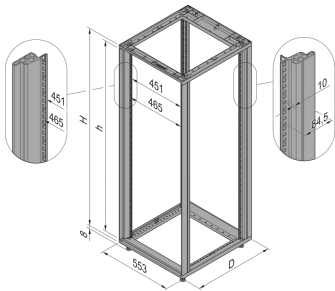

28230-184 NOVASTAR CABINET FRAME, UNIVERSAL HEAVY-DUTY, 43 U 553W 900D

KEY FEATURES

Novastar Frame, Universal Heavy-Duty

Aluminium profile, RAL 7021, including grounding

Static load-carrying capacity 400 kg

Rack Height: 43 U

Height: 1967 mm

Width: 553 mm

Depth: 900 mm

Static Load: 400 kg

ADDITIONAL PRODUCT DETAILS

Aesthetic aluminum extruded frame with 400 kg static load capacity. 19" upright built into the frame.