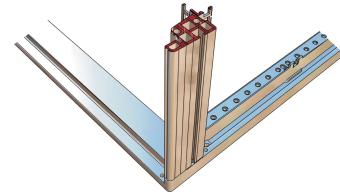

28230-184 NOVASTAR CABINET FRAME, UNIVERSAL HEAVY-DUTY, 43 U 553W 900D

KEY FEATURES

Novastar Frame, Universal Heavy-Duty

Aluminium profile, RAL 7021, including grounding

Static load-carrying capacity 400 kg

Rack Height: 43 U

Height: 1967 mm

Width: 553 mm

Depth: 900 mm

Static Load: 400 kg

ADDITIONAL PRODUCT DETAILS

Aesthetic aluminum extruded frame with 400 kg static load capacity. 19" upright built into the frame.