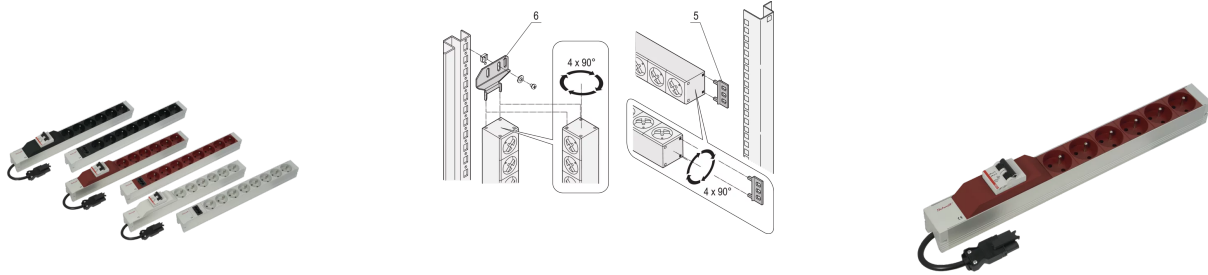

60110-346 SOCKET STRIP, UTE, WITH WIELAND® INPUT, 8 SOCKETS, 19",
WHITE

KEY FEATURES

Input via Wieland® GST 18 plug

Socket strips can be rotated through all four directions (in 90° increments) during fitting

Output via UTE sockets

Horizontal or vertical mounting

Installation height 1 U

In accordance with NFC 61-303

PRODUCT ATTRIBUTES

Socket Type: UTE

Number of Sockets: 8

Color: White

With Switch: No

Length: 438.5 mm

Voltage AC: 230 V

Depth: 44 mm

ADDITIONAL PRODUCT DETAILS

Modular, compact PDU with many function elements. Using a 1 U by 1 U aluminum chassis the PDU can easily be integrated in a rack. The Wieland connector allows easy combination with different power input cords.