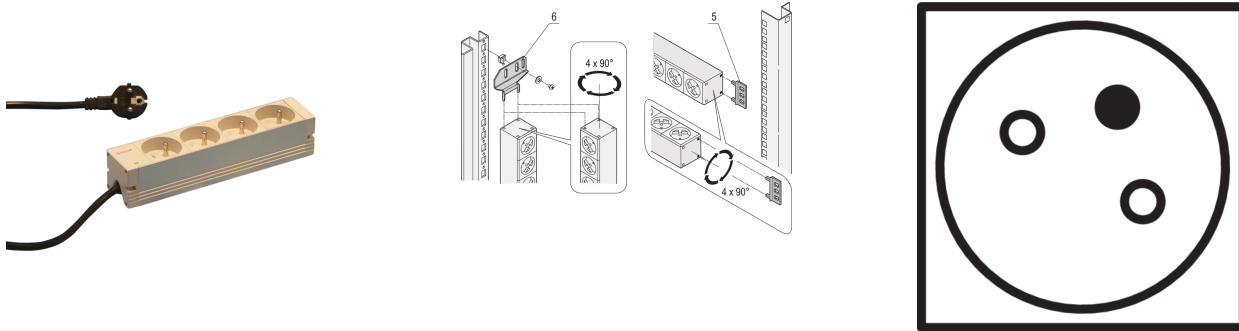

60110-220 SOCKET STRIP, UTE, 4 SOCKETS, 10"

KEY FEATURES

230 V, 16 A

In accordance with NFC 61-303

Socket strip with UTE sockets

Mounting height 1 U

Horizontal or vertical mounting

Connecting cable 2 m, with SCHUKO/UTE plug

Socket strips can be rotated through all four directions (in 90° increments) during installation

PRODUCT ATTRIBUTES

Socket Type: UTE

Number of Sockets: 4

Color: Grey

With Switch: No

Length: 210 mm

Voltage AC: 230 V

Depth: 44 mm

ADDITIONAL PRODUCT DETAILS

Modular, compact PDU with many function elements. Using a 1 U by 1 U aluminum chassis the PDU can easily be integrated in a rack with UTE outlets.

Please order bracket for vertical mounting separately.