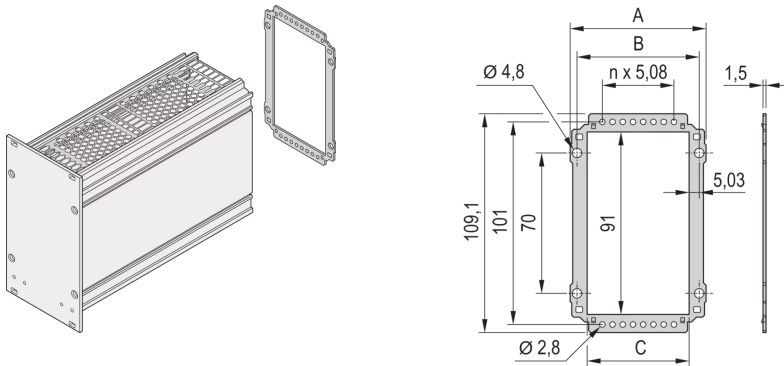

## 34812-310 FRAME TYPE PLUG-IN UNIT REAR PANEL, CUT-OUT FOR MULTIPLE CONNECTORS, 3 U, 10 HP

### KEY FEATURES

Rear Panel for bolting to extruded side Panel or side Panel rear angle

For EN-60603 (DIN-41612) connectors, types:-B, C, D, F, H, Q, R, S

### PRODUCT ATTRIBUTES

Product Type: Side Panel

Type: Rear Panel

Rack Height: 3 U

Rack Width: 10 HP

Package Quantity: 5

### ADDITIONAL PRODUCT DETAILS

Rear Panel for frame type plug-in units, with cut-outs for multiple connectors in accordance with EN 60603-2.

Screws for fixing the rear Panel to the module are included in the item 'Mounting kit for five plug-in units', part no. 24812-100. The screw alone (100 pieces) is part no. 24812-501. The rear Panel retainer for wide modules for cover plates (solid or for guide rails) are available as a kit (10 retainers + 10 screws), part no. 24812-401. Alternatively the rear Panel retainer (part no. 24812-402) and the screw (part no. 24560-148) 100-pieces can be ordered individually.