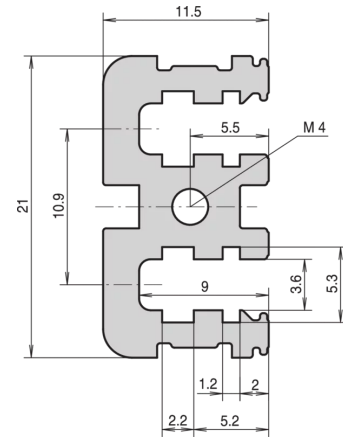

## 34561-128 HORIZONTAL RAIL, REAR, CENTER, TYPE VT, 28 HP

Combinations of horizontal rails and side panels

\*+/- can be combined, +/- combinations not recommended

|   |   |   |   |   |   |
|---|---|---|---|---|---|
|  RatiopacPRO<br> RatiopacPRO AIR<br> CompacPRO<br> PropacPRO |  Light F.8<br> Flexibar F<br> Venty H<br> Rugged F.8 | - | + | + | + |
| +   | +   | + | + | + | + |
| +   | +   | + | - | - | - |

### PRODUCT ATTRIBUTES

Product Type: Horizontal Rail

Product Family: EuropacPRO; RatiopacPRO; RatiopacPRO AIR; CompacPRO; PropacPRO

Type: Type VT

Rack Width: 28 HP

Length: 147.32 mm

Package Quantity: 1

## ADDITIONAL PRODUCT DETAILS

---

The horizontal rail, center, type VT enables direct assembly of a backplane.

Delivery is in standard pack multiples. Pricing is per individual item.

Please take into consideration that deliveries may be carried out in the stated SPQs (SPQ, e.g. 5 pieces, 10 pieces, 50 pieces, etc.). Differing order quantities (e.g. 2 pieces) may be changed to the next possible delivery quantity = Standard Pack Quantity.