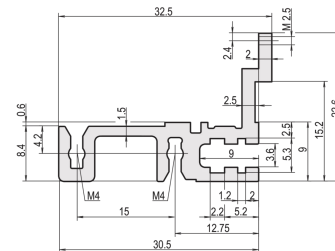

# 34560-963 MODULSCHIENE, HINTEN, TYP H-MZ, SCHWER, MIT Z-SCHIENE, 63 TE

Combinations of horizontal rails and side panels

\* = can be combined, \*\* = combination not recommended

Rugged H	-	+	+	+
Heavy H	+	indicated for design (in CompacPRO)	indicated for design (not recommended for rugged applications)	+
Light H	+	+	-	-
Horizontal rail	+	+	-	-
Side panel				
	Light H	Heavy H	Heavy H	Rugged H

## PRODUKTBESCHREIBUNG

Zur direkten Montage von Steckverbindern gemäß EN-60603 (DIN-41612).

Mit Z-Schiene für hohe mechanische Lasten (H-WZ)

Aluminum extrusion, anodized finish, conductive contact surface