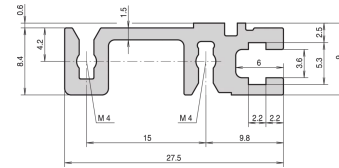

34560-540 HORIZONTAL RAIL, REAR, TYPE H-ST, HEAVY, STANDARD, 40 HP

Combinations of horizontal rails and side panels

	"H" can be combined.		"S" combinations not recommended	
Rugged H	-	+	+	+
Heavy H	+	+	+	+
Light H	+	+	-	-
Horizontal rail	+	+	-	-
Side panel	Light H	Heavy H	Rugged H	

Green = Recommended

KEY FEATURES

For indirect backplane mounting with insulation strip

Standard where mechanical demands are high (H-ST)

Mounting top and bottom

< 28 HP not printed

Aluminum extrusion, anodized finish, conductive contact surface, with HP markings

PRODUCT ATTRIBUTES

Product Type: Horizontal Rail

Product Family: EuropacPRO; RatiopacPRO; RatiopacPRO AIR; CompacPRO; PropacPRO

Type: Heavy, ST

Rack Width: 40 HP

Length: 208.28 mm

Package Quantity: 1

ADDITIONAL PRODUCT DETAILS