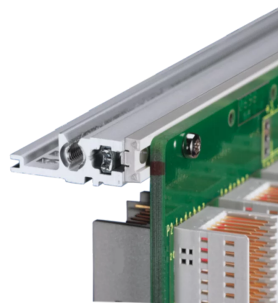

34560-540 HORIZONTAL RAIL, REAR, TYPE H-ST, HEAVY, STANDARD, 40 HP

Combinations of horizontal rails and side panels

	"H" can be combined.		"S" combinations not recommended	
Rugged H	-	+	+	+
Heavy H	+	+	+	+
Light H	+	+	-	-
Horizontal rail	+	+	-	-
Side panel	Light H	Heavy H	Rugged H	

Green = Recommended

KEY FEATURES

For indirect backplane mounting with insulation strip

Standard where mechanical demands are high (H-ST)

Mounting top and bottom

< 28 HP not printed

Aluminum extrusion, anodized finish, conductive contact surface, with HP markings

PRODUCT ATTRIBUTES

Product Type: Horizontal Rail

Product Family: EuropacPRO; RatiopacPRO; RatiopacPRO AIR; CompacPRO; PropacPRO

Type: Heavy, ST

Rack Width: 40 HP

Length: 208.28 mm

Package Quantity: 1

ADDITIONAL PRODUCT DETAILS

The horizontal rail, type ST enables the isolated assembly of a backplane. The isolation is done by an insulation strip.

Delivery is in standard pack multiples. Pricing is per individual item.

CERTIFICATIONS