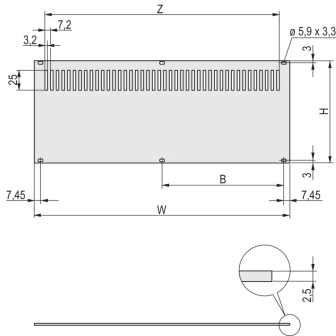

**30849-009 REAR PANEL, PERFORATED, UNSHIELDED, FOR RATIOACPRO AND PROPACPRO, 4 U, 28 HP**

**KEY FEATURES**

Rear panel, Al, 2.5 mm, front: anodized, rear: conductive; unshielded

Enables mounting on horizontal rails

For Mounting on Horizontal Rails

**PRODUCT ATTRIBUTES**

Product Type: Side Panel

Product Family: RatiopacPRO; RatiopacPRO AIR

Type: Rear Panel

Rack Height: 4 U

Rack Width: 28 HP

Material: Aluminum

Package Quantity: 5

Height: 156.8 mm

Width: 141.9 mm

**ADDITIONAL PRODUCT DETAILS**

The perforated rear panel, Al, 2.5 mm is unshielded. The rear side is conductive.

**North America**

All locations  
+1.763.422.2661  
Chat with us:  
[schroff.nvent.com](https://schroff.nvent.com)