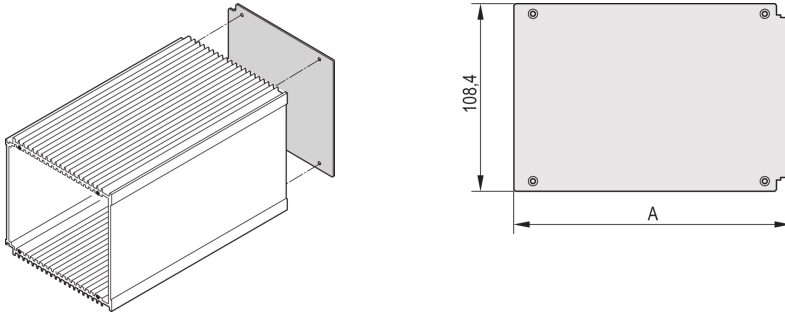

**30809-637 HF FRAME TYPE PLUG-IN UNIT REAR PANEL, WITHOUT CUT-OUT, 3 U, 12 HP**

**KEY FEATURES**

Rear Panel for HF frame type plug-in unit, without cut-out

Rear Panel for HF plug-in units can be modified with Front Panel Configurator

**PRODUCT ATTRIBUTES**

Product Type: Side Panel

Type: Rear Panel

Rack Width: 12 HP

Package Quantity: 5

**ADDITIONAL PRODUCT DETAILS**

Rear Panel for HF frame type plug-in unit, without cut-out enable a user to created their one cut out.

Rear Panel for HF plug-in units can be modified with Front Panel Configurator.

Please take into consideration that deliveries may be carried out in the stated SPQs (SPQ, e.g. 5 pieces, 10 pieces, 50 pieces, etc.). Differing order quantities (e.g. 2 pieces) may be changed to the next possible delivery quantity = Standard Pack Quantity.