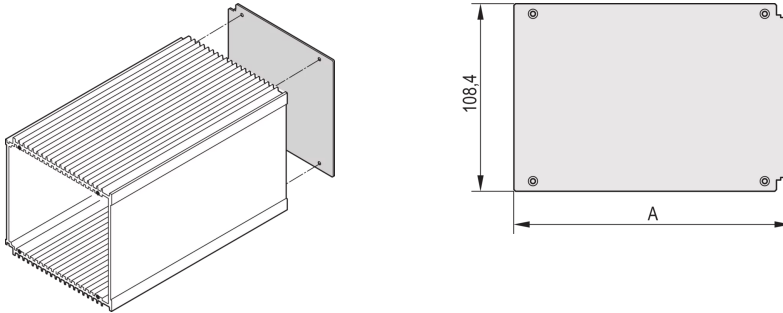

30809-636 HF FRAME TYPE PLUG-IN UNIT REAR PANEL, WITHOUT CUT-OUT, 3 U, 10 HP

KEY FEATURES

Rear Panel for HF frame type plug-in unit, without cut-out

Rear Panel for HF plug-in units can be modified with Front Panel Configurator

PRODUCT ATTRIBUTES

Product Type: Side Panel

Type: Rear Panel

Rack Width: 10 HP

Package Quantity: 5

ADDITIONAL PRODUCT DETAILS

Rear Panel for HF frame type plug-in unit, without cut-out enable a user to created their one cut out.

Rear Panel for HF plug-in units can be modified with Front Panel Configurator.

Please take into consideration that deliveries may be carried out in the stated SPQs (SPQ, e.g. 5 pieces, 10 pieces, 50 pieces, etc.). Differing order quantities (e.g. 2 pieces) may be changed to the next possible delivery quantity = Standard Pack Quantity.