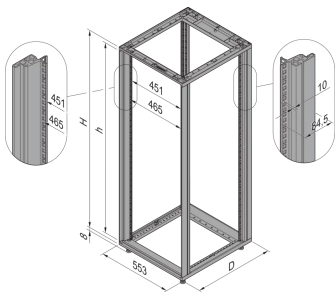

28230-337 NOVASTAR CABINET FRAME, HEAVY-DUTY, 43 U 553W 500D

**KEY FEATURES**

Static load-carrying capacity 400 kg

19" plane - 60 mm at front, 60 mm at rear

Al profile, RAL-7021, incl.-grounding

Rack Height: 43 U

Height: 1967 mm

Width: 553 mm

Depth: 500 mm

Static Load: 400 kg

## ADDITIONAL PRODUCT DETAILS

---

Aesthetic aluminum die-cast frame with 400 kg static load capacity. Aluminum extruded 19" upright bolted onto the frames.

Please order doors, rear panels, side panels, top cover assemblies, plinths, floors, shelves, slide rails and castors or adjustable feet separately.