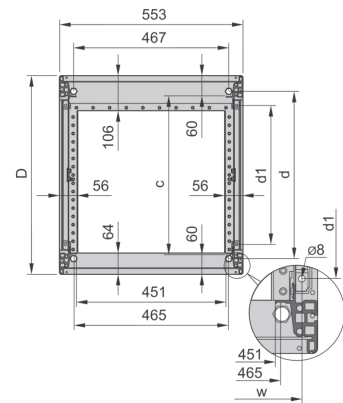

28230-337 NOVASTAR CABINET FRAME, HEAVY-DUTY, 43 U 553W 500D

**KEY FEATURES**

Static load-carrying capacity 400 kg

19" plane - 60 mm at front, 60 mm at rear

Al profile, RAL-7021, incl.-grounding

Rack Height: 43 U

Height: 1967 mm

Width: 553 mm

Depth: 500 mm

Static Load: 400 kg

## ADDITIONAL PRODUCT DETAILS

---

Aesthetic aluminum die-cast frame with 400 kg static load capacity. Aluminum extruded 19" upright bolted onto the frames.

Please order doors, rear panels, side panels, top cover assemblies, plinths, floors, shelves, slide rails and castors or adjustable feet separately.