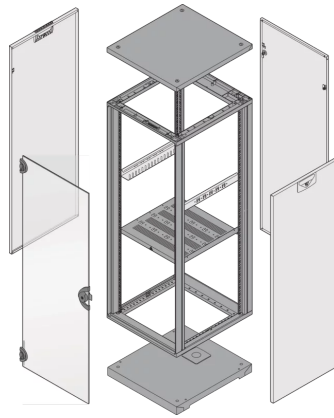

28230-337 NOVASTAR CABINET FRAME, HEAVY-DUTY, 43 U 553W 500D

**KEY FEATURES**

Static load-carrying capacity 400 kg

19" plane - 60 mm at front, 60 mm at rear

Al profile, RAL-7021, incl.-grounding

## PRODUCT ATTRIBUTES

---

Product Type: Cabinet/Rack Frame

Product Family: Novastar

Type: Heavy Duty

Frame Material: Aluminum

Color: Black Grey

Color Code: RAL 7021

Rack Height: 43 U

Height: 1967 mm

Width: 553 mm

Depth: 500 mm

Static Load: 400 kg

## ADDITIONAL PRODUCT DETAILS

---

Aesthetic aluminum die-cast frame with 400 kg static load capacity. Aluminum extruded 19" upright bolted onto the frames.

Please order doors, rear panels, side panels, top cover assemblies, plinths, floors, shelves, slide rails and castors or adjustable feet separately.