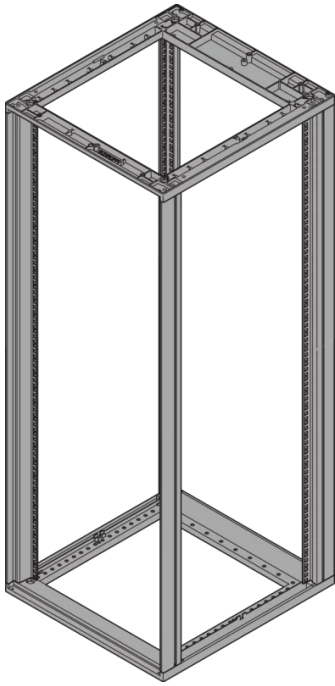

28230-337 NOVASTAR CABINET FRAME, HEAVY-DUTY, 43 U 553W 500D

**KEY FEATURES**

Static load-carrying capacity 400 kg

19" plane - 60 mm at front, 60 mm at rear

Al profile, RAL-7021, incl.-grounding

Rack Height: 43 U

Height: 1967 mm

Width: 553 mm

Depth: 500 mm

Static Load: 400 kg

## ADDITIONAL PRODUCT DETAILS

---

Aesthetic aluminum die-cast frame with 400 kg static load capacity. Aluminum extruded 19" upright bolted onto the frames.

Please order doors, rear panels, side panels, top cover assemblies, plinths, floors, shelves, slide rails and castors or adjustable feet separately.