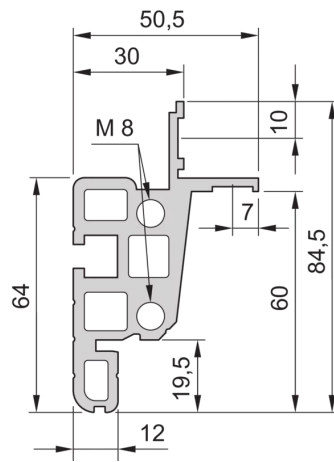

28230-337 NOVASTAR CABINET FRAME, HEAVY-DUTY, 43 U 553W 500D

**KEY FEATURES**

Static load-carrying capacity 400 kg

19" plane - 60 mm at front, 60 mm at rear

Al profile, RAL-7021, incl.-grounding

Rack Height: 43 U

Height: 1967 mm

Width: 553 mm

Depth: 500 mm

Static Load: 400 kg

## ADDITIONAL PRODUCT DETAILS

---

Aesthetic aluminum die-cast frame with 400 kg static load capacity. Aluminum extruded 19" upright bolted onto the frames.

Please order doors, rear panels, side panels, top cover assemblies, plinths, floors, shelves, slide rails and castors or adjustable feet separately.