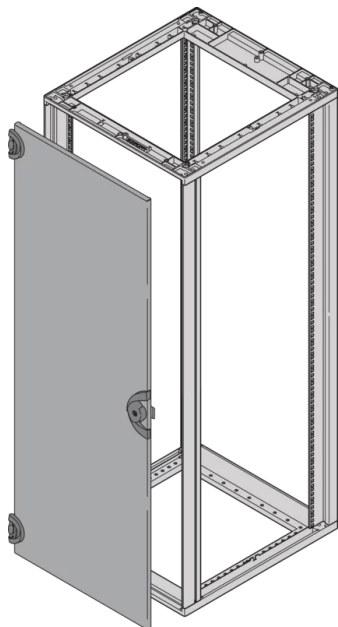

25230-025 NOVASTAR STEEL DOOR, 180° OPENING ANGLE, RAL 7021, 25 U 553W

KEY FEATURES

St, 1.5 mm

Opening angle 180°, incl. grounding

Can be assembled at front and rear

Lock (2233x) with key

PRODUCT ATTRIBUTES

Product Type: Cabinet Door

Product Family: Novastar

Type: Steel Door

Color: Black Grey

Color Code: RAL 7021

Rack Height: 25 U

Height: 1133 mm

CERTIFICATIONS