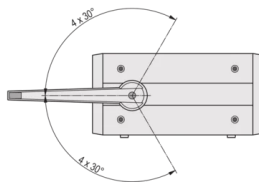

24575-078 COMPACPRO TIP-UP HANDLE, 2 U, 84 HP

**KEY FEATURES**

Load-carrying capacity 20 kg

Carrying bar adjustable in increments of 30° by push button

With powder-coated carrying bar

The handle enable a user to have a better view to the front side of the case in case of desktop usage

**PRODUCT ATTRIBUTES**

Product Type: Handle

Works With: Cases

Handle Type: Tip-up Handle

Rack Width: 84 HP

Material: Aluminum

Package Quantity: 1

Length: 180 mm