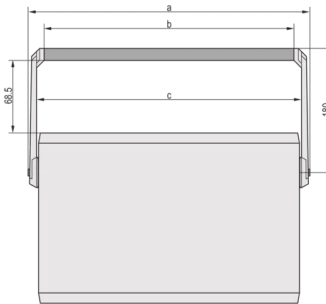

24575-078 COMPACPRO TIP-UP HANDLE, 2 U, 84 HP

**KEY FEATURES**

Load-carrying capacity 20 kg

Carrying bar adjustable in increments of 30° by push button

With powder-coated carrying bar

The handle enable a user to have a better view to the front side of the case in case of desktop usage

**PRODUCT ATTRIBUTES**

Product Type: Handle

Works With: Cases

Handle Type: Tip-up Handle

Rack Width: 84 HP

Material: Aluminum

Package Quantity: 1

Length: 180 mm