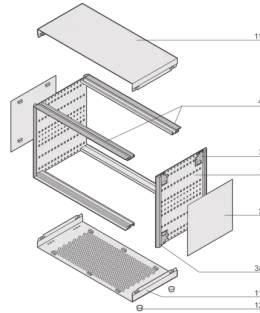

24572-300 RATIOACPRO, DESKTOP CASE, RETROFITTABLE SHIELDING, FRONT TRIM, 5 U (3-2), 84 HP, 315 MM

KEY FEATURES

Designed for insertion/extractor handles in accordance with IEC 60297-3-102 and IEEE-1101.10 for CompactPCI and VME64x applications

Cases for individual assembly with 19" standard components or specific internal mounting, e.g. with mounting plate

Retrofittable EMC shielding

Version with cover strips

For board depth 160 mm, 220 mm, 280 mm, and 340 mm (depending on case depth)

Symmetrical design, identical front and rear side

No visible screws; cladding parts removable without tools

Conforms with DIN EN 62368-1

PRODUCT ATTRIBUTES

Product Type: Case

Product Family: RatiopacPRO

Type: Case for Individual Electronic Components

Rack Height: 5 U

Height: 221.5 mm

Usable Height: 201.25 mm

Rack Width: 84 HP

Width: 448.9 mm

Usable Width: 432 mm

Depth: 315.5 mm

EMC Shielding: No (Retrofittable)