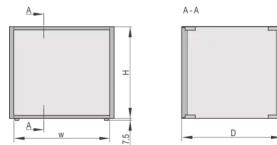

24572-300 RATIOACPRO, DESKTOP CASE, RETROFITTABLE SHIELDING, FRONT TRIM, 5 U (3-2), 84 HP, 315 MM

KEY FEATURES

Designed for insertion/extractor handles in accordance with IEC 60297-3-102 and IEEE-1101.10 for CompactPCI and VME64x applications

Cases for individual assembly with 19" standard components or specific internal mounting, e.g. with mounting plate

Retrofittable EMC shielding

Version with cover strips

For board depth 160 mm, 220 mm, 280 mm, and 340 mm (depending on case depth)

Symmetrical design, identical front and rear side

No visible screws; cladding parts removable without tools

Conforms with DIN EN 62368-1