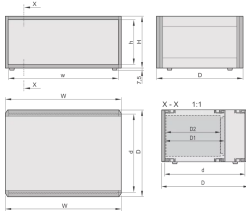

24572-300 RATIOACPRO, DESKTOP CASE, RETROFITTABLE SHIELDING, FRONT TRIM, 5 U (3-2), 84 HP, 315 MM

KEY FEATURES

Designed for insertion/extractor handles in accordance with IEC 60297-3-102 and IEEE-1101.10 for CompactPCI and VME64x applications

Cases for individual assembly with 19" standard components or specific internal mounting, e.g. with mounting plate

Retrofittable EMC shielding

Version with cover strips

For board depth 160 mm, 220 mm, 280 mm, and 340 mm (depending on case depth)

Symmetrical design, identical front and rear side

No visible screws; cladding parts removable without tools

Conforms with DIN EN 62368-1