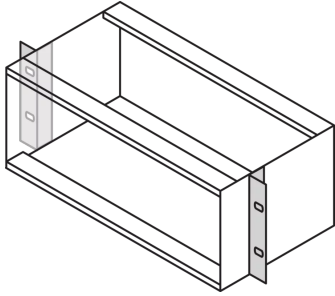

24560-299 EUROPACPRO 19" BRACKET FOR TYPE F SIDE PANEL, DEPTH ADJUSTABLE, 4 U

KEY FEATURES

The angle Kit enables the recessed mounting of a subrack in a Cabinet

PRODUCT ATTRIBUTES

Product Type: Bracket

Product Family: EuropacPRO

Type: Type F

Works With: Subracks

Rack Height: 4 U

Package Quantity: 2

ADDITIONAL PRODUCT DETAILS

This angle enables the recessed mounting of a subrack in a Cabinet.

Depth adjustable in 30-mm grid.

Fits only with side panels type F.