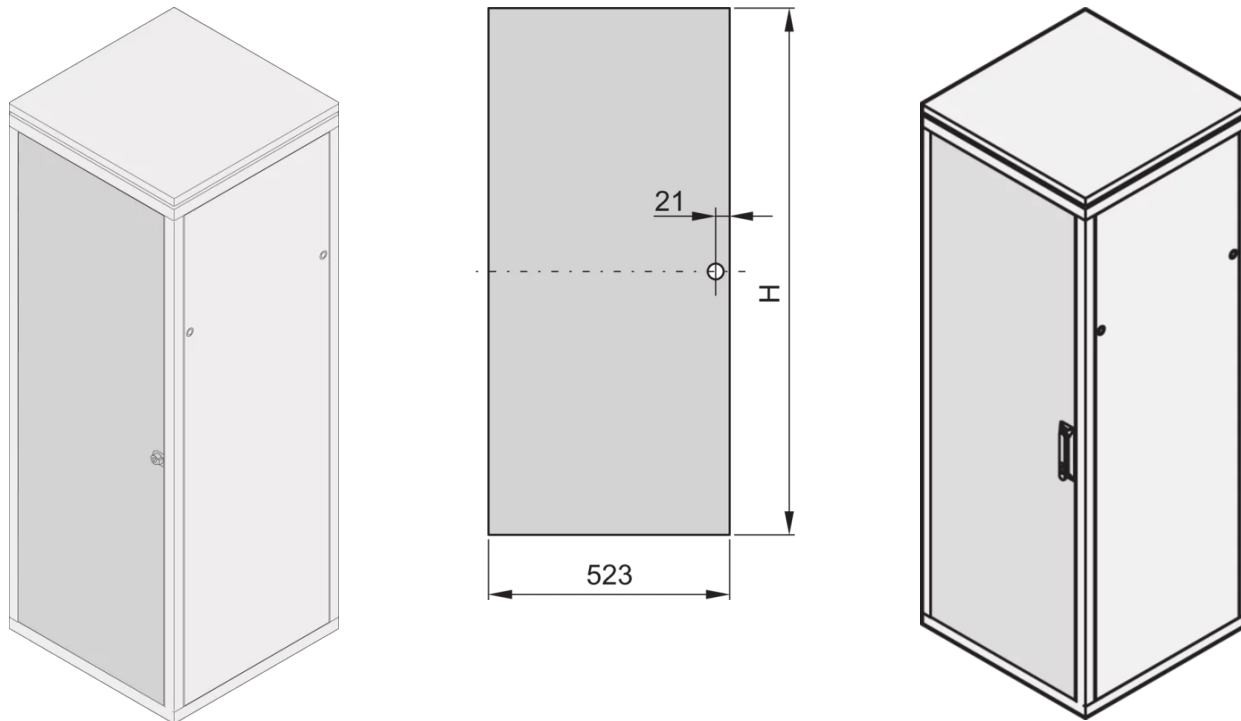

22117-942 EURORACK STEEL DOOR, 120° OPENING ANGLE, RAL 7021, 47 U
600W

KEY FEATURES

Can be mounted on all four sides

St, 1 mm

PRODUCT ATTRIBUTES

Product Type: Cabinet Door

Product Family: Eurorack

Type: Steel Door

Color: Black Grey

Color Code: RAL 7021

Rack Height: 47 U

Height: 2198 mm

Width: 600 mm

ADDITIONAL PRODUCT DETAILS

Steel door for Aluminum frame cabinets with 120° mobility and mountable on all 4 sides. The door comes with lever handle and safety locks and keys.