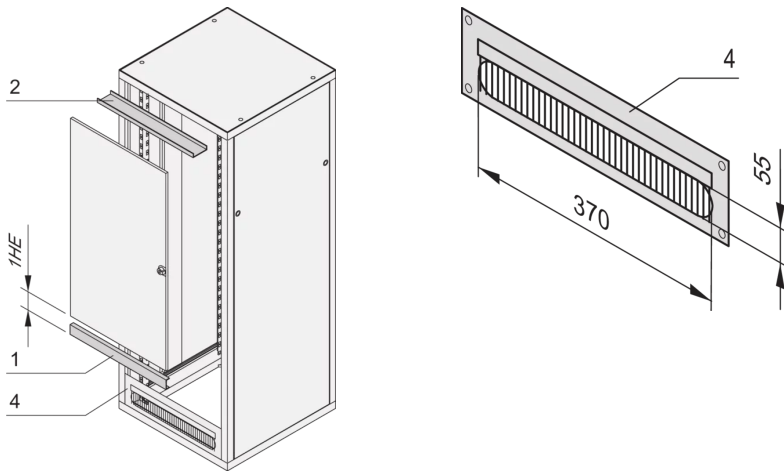

22117-798 EURORACK DOOR HINGE BRACKET FOR SHORTENED DOOR, 19" EURORACK

KEY FEATURES

Mounting can be above or below the short door

For steel doors that do not run the full height of the cabinet

1-U space required (may be mounted above and below the door, at front or rear)

The clearance can be covered by 19" front panels or a cable through-ducting plate (3 or 4 U)

PRODUCT ATTRIBUTES

Product Type: Bracket

Product Family: Eurorack

Type: Door Hinge Bracket

Material: Steel

Color: Black Grey