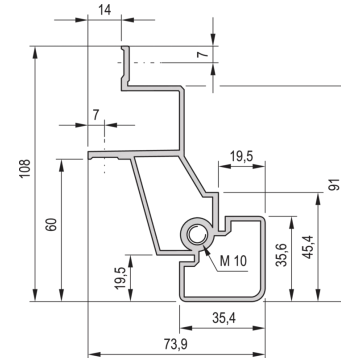

22117-780 EURORACK 19" CABINET FRAME, 43 U 600W 900D

KEY FEATURES

Bolted, frame Al diecast, upright Al extrusion

Fixed spacing between front and rear 19" plane

Finish: RAL 7021

PRODUCT ATTRIBUTES

Product Type: Cabinet/Rack Frame

Product Family: Eurorack

Type: Standard

Frame Material: Aluminum

Color: Black Grey

Color Code: RAL 7021

Rack Height: 43 U

Height: 2020 mm

Width: 600 mm

Depth: 900 mm

Static Load: 400 kg

ADDITIONAL PRODUCT DETAILS

Fixed spacing between front and rear 19" plane.

CERTIFICATIONS

North America

All locations

+1.763.422.2661