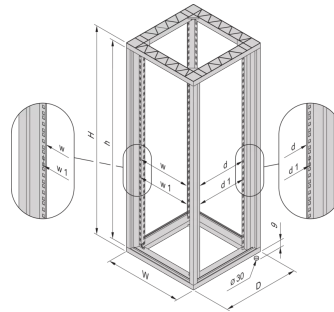

22117-780 EURORACK 19" CABINET FRAME, 43 U 600W 900D

KEY FEATURES

Bolted, frame Al diecast, upright Al extrusion

Fixed spacing between front and rear 19" plane

Finish: RAL 7021

PRODUCT ATTRIBUTES

Product Type: Cabinet/Rack Frame

Product Family: Eurorack

Type: Standard

Frame Material: Aluminum

Color: Black Grey

Color Code: RAL 7021

Rack Height: 43 U

Height: 2020 mm

Width: 600 mm