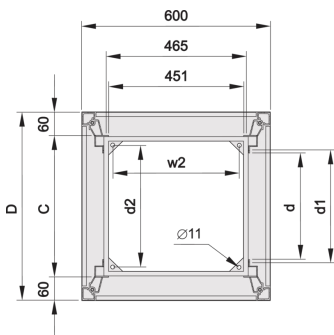

22117-780 EURORACK 19" CABINET FRAME, 43 U 600W 900D

KEY FEATURES

Bolted, frame Al diecast, upright Al extrusion

Fixed spacing between front and rear 19" plane

Finish: RAL 7021

PRODUCT ATTRIBUTES

Product Type: Cabinet/Rack Frame

Product Family: Eurorack

Type: Standard

Frame Material: Aluminum

Color: Black Grey

Color Code: RAL 7021

Rack Height: 43 U

Height: 2020 mm

Width: 600 mm

Depth: 900 mm

Static Load: 400 kg

ADDITIONAL PRODUCT DETAILS

Fixed spacing between front and rear 19" plane.

CERTIFICATIONS

North America

All locations

+1.763.422.2661