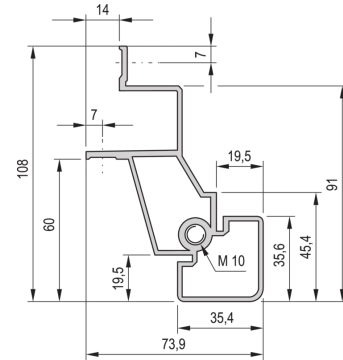

22117-772 EURORACK 19" CABINET FRAME, 34 U 600W 600D

**KEY FEATURES**

Bolted, frame Al diecast, upright Al extrusion

Fixed spacing between front and rear 19" plane

Finish: RAL 7021

**PRODUCT ATTRIBUTES**

Product Type: Cabinet/Rack Frame

Product Family: Eurorack

Type: Standard

Frame Material: Aluminum

Color: Black Grey

Color Code: RAL 7021

Rack Height: 34 U

Height: 1620 mm

Width: 600 mm

Depth: 600 mm

Static Load: 400 kg

## ADDITIONAL PRODUCT DETAILS

---

Fixed spacing between front and rear 19" plane.