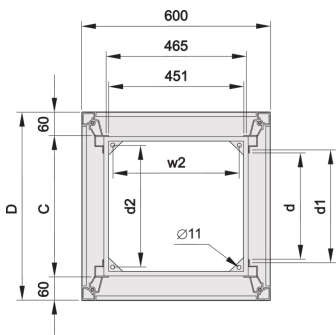

22117-772 EURORACK 19" CABINET FRAME, 34 U 600W 600D

**KEY FEATURES**

Bolted, frame Al diecast, upright Al extrusion

Fixed spacing between front and rear 19" plane

Finish: RAL 7021

**PRODUCT ATTRIBUTES**

Product Type: Cabinet/Rack Frame

Product Family: Eurorack

Type: Standard

Frame Material: Aluminum

Color: Black Grey

Color Code: RAL 7021

Rack Height: 34 U

Height: 1620 mm

Width: 600 mm

Depth: 600 mm

Static Load: 400 kg

## ADDITIONAL PRODUCT DETAILS

---

Fixed spacing between front and rear 19" plane.