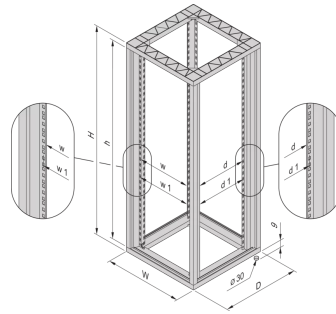

22117-772 EURORACK 19" CABINET FRAME, 34 U 600W 600D

**KEY FEATURES**

Bolted, frame Al diecast, upright Al extrusion

Fixed spacing between front and rear 19" plane

Finish: RAL 7021

**PRODUCT ATTRIBUTES**

Product Type: Cabinet/Rack Frame

Depth: 600 mm

Static Load: 400 kg