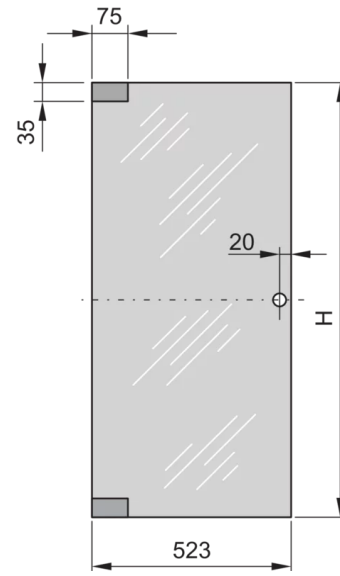

22117-229 EURORACK GLASS DOOR, 180° OPENING ANGLE, 43 U 600W

**KEY FEATURES**

Can be mounted on all four sides

Glass, smoke gray, Security, 6 mm

**PRODUCT ATTRIBUTES**

Product Type: Cabinet Door

Product Family: Eurorack

Type: Glass Door

Color: Black Grey

Color Code: RAL 7021

Rack Height: 43 U

Height: 2020 mm

Width: 600 mm

**North America**

All locations  
+1.763.422.2661  
Chat with us:  
[schroff.nvent.com](https://schroff.nvent.com)