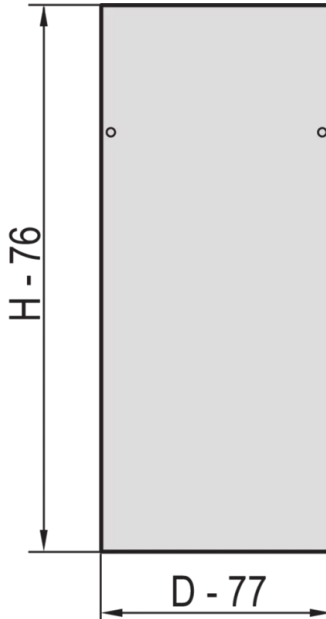

21117-169 EURORACK SIDE PANEL WITH SIDE PANEL CATCHES, RAL 7035, 29 U
800D

KEY FEATURES

Assembly to frame with 2 side panel catches

St, 1 mm

PRODUCT ATTRIBUTES

Product Type: Cabinet/Rack Panel

Product Family: Eurorack

Type: Side Panel

Color: Light Grey

Color Code: RAL 7035

Rack Height: 29 U

Height: 1398 mm

Depth: 800 mm

ADDITIONAL PRODUCT DETAILS

Steel Side Panels for aluminum frame with quick fastner for easy mounting and installation.