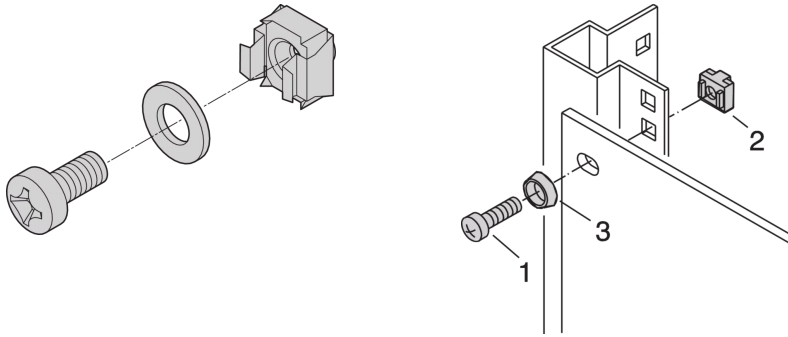

### KEY FEATURES

Assembly kits for assembly of 19" components into a cabinet

For mounting of front panels, distribution fields or other components on the frame, slide mounts or depth members with square cut-outs

### PRODUCT ATTRIBUTES

Product Type: Assembly Kit

Type: Mounting Kit

Works With: 19" cases; 19" wallmounts; 19" Indoor Cabinets; 19" Outdoor Cabinets

Thread Size: M6

Material: Steel

Finish: Zinc Plated

Package Quantity: 8