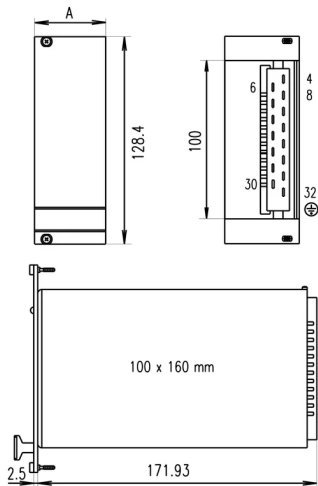

21005-476 PSU FRONT PANEL FOR PSK, DUAL, 3 U, 6 HP, SHIELDED, 2.5 MM, AL, FRONT ANODIZED, REAR CONDUCTIVE

**KEY FEATURES**

Front Panel, Al, Front anodized, rear conductive, with vertical Slots for EMC Contact Strips

**PRODUCT ATTRIBUTES**

Accessory Type: Front panel

Works With: 19" Power Supplies

Material: Aluminum

Front Finish: Anodized

Rear Finish: Conductive

Treated Edges: No

Rack Height: 3 U

Rack Width: 6 HP

Height: 128.4 mm

Width: 30.14 mm

Depth: 2.5 mm

Package Quantity: 1