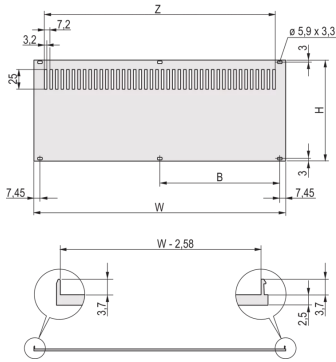

20848-658 REAR PANEL FOR RATIOACPRO/PROPACPRO, PERFORATED, RETROFIT SHIELDING, TEXTILE, 4 U, 63 HP

**KEY FEATURES**

Rear panel, Al, 2.5 mm, front: anodized, rear: conductive; unshielded

Enables mounting on horizontal rails

**PRODUCT ATTRIBUTES**

Product Type: Side Panel

Product Family: RatiopacPRO; RatiopacPRO AIR

Type: Rear Panel

Rack Height: 4 U

Rack Width: 63 HP

Material: Aluminum

Package Quantity: 1

Height: 168.9 mm

Width: 319.7 mm

**ADDITIONAL PRODUCT DETAILS**

The perforated rear panel, Al, 2.5 mm is unshielded. The rear side is conductive.

**North America**

All locations  
+1.763.422.2661  
Chat with us:  
[schroff.nvent.com](https://schroff.nvent.com)