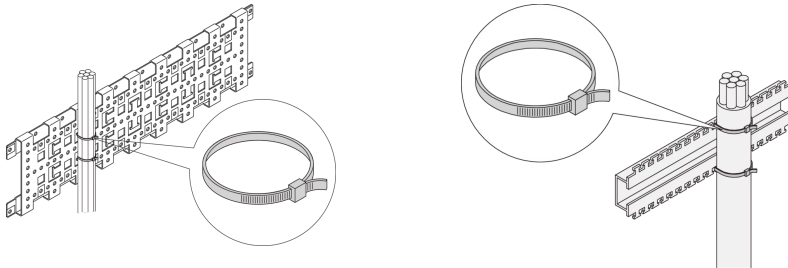

20118-352 CABLE TIE, 186L 5W

KEY FEATURES

Assembling materials kit for cable routing

PRODUCT ATTRIBUTES

Product Type: Cable Tie

ADDITIONAL PRODUCT DETAILS

Assembling materials kit for cable routing.

CERTIFICATIONS