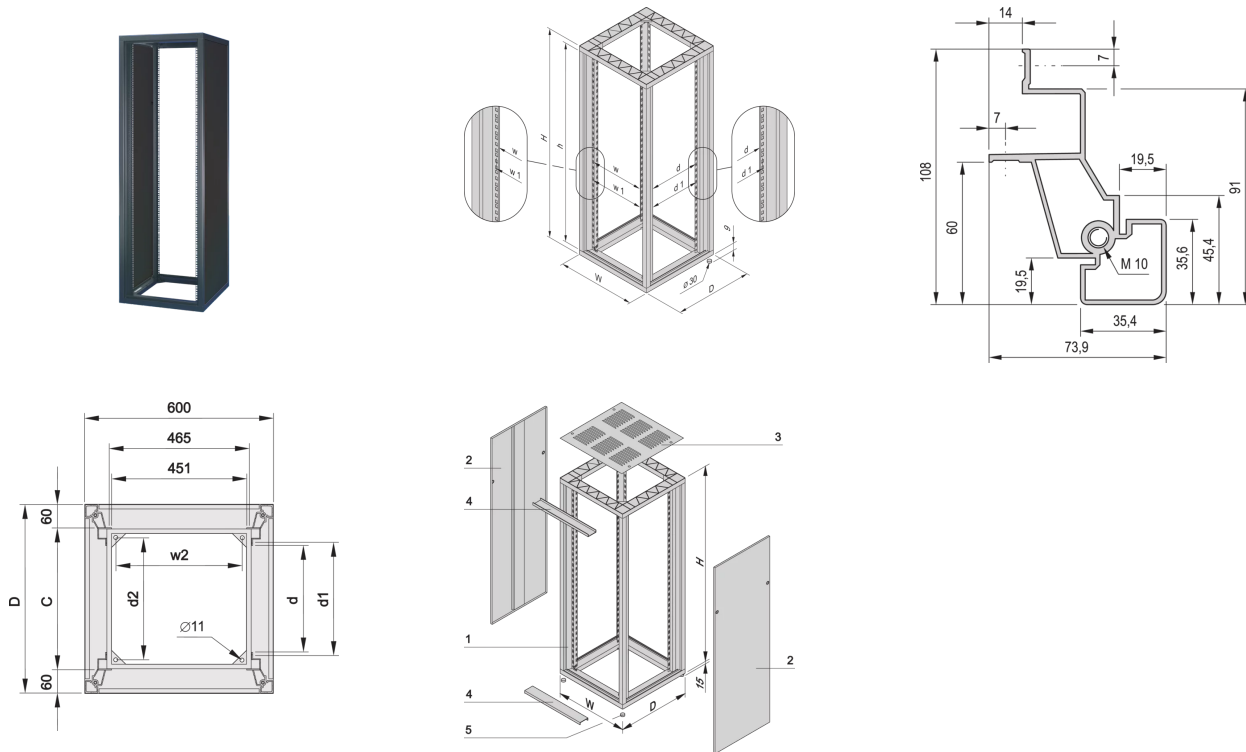

10117-543 EURORACK CABINET WITHOUT DOORS, 43 U 2000H 600W 600D, RAL 7021

**KEY FEATURES**

19" cut-outs in front and rear uprights

Bolted frame, die-castings and aluminium profiles, with inset covers

Flush cladding parts

Protection class IP40

Static load-carrying capacity 400 kg

**PRODUCT ATTRIBUTES**

Product Type: Cabinet

Product Family: Eurorack

Frame Material: Aluminum

Frame Color: Black Grey

Frame Color Code: RAL 7021

Cladding Material: Steel

Cladding Color: Black Grey

Cladding Color Code: RAL 7021

Rack Height: 43 U

Height: 2020 mm

Width: 600 mm

Depth: 600 mm

Static Load: 400 kg