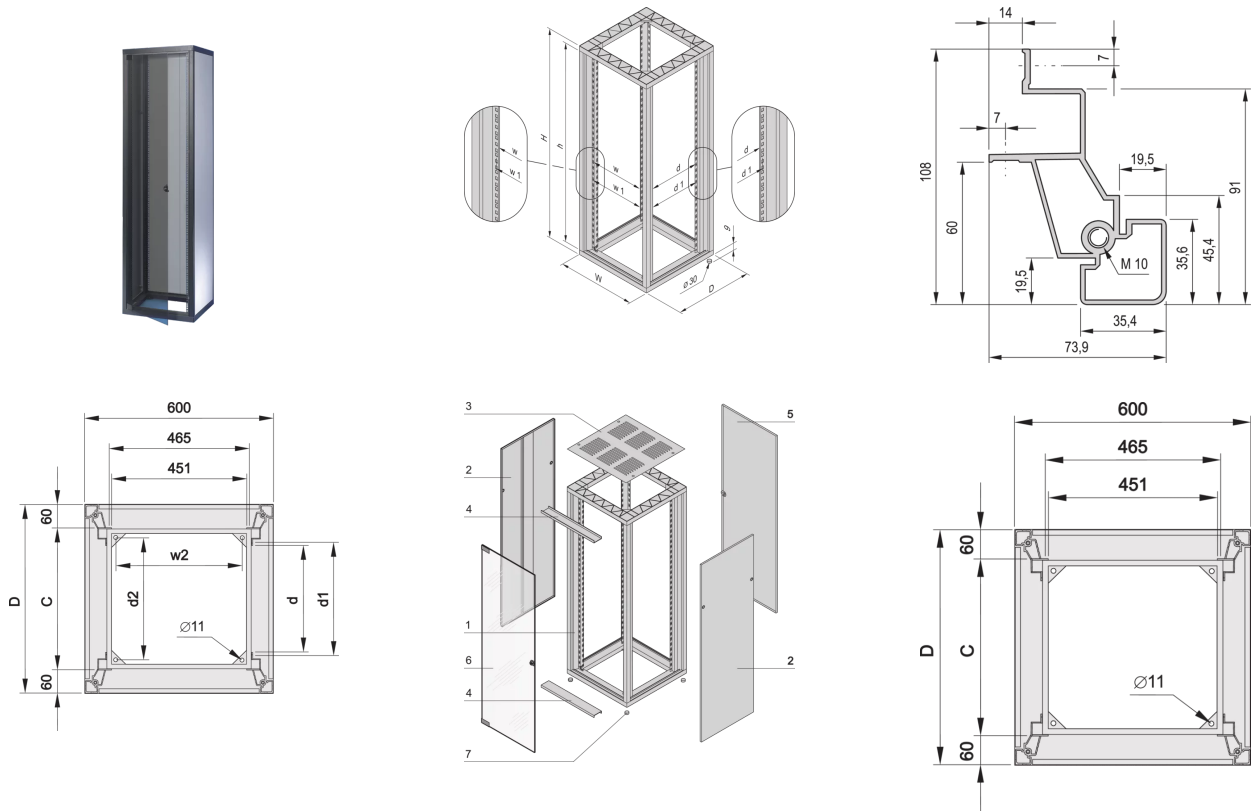

10117-535 EURORACK CABINET WITH FRONT AND REAR DOOR, 38 U 1798H
600W 800D, RAL 7021/7035

KEY FEATURES

Safety glass door (smoke gray) at front; steel door at rear

19" cut-outs in front and rear uprights

Protection class IP-40

Flush cladding parts

Bolted frame, die-castings and aluminium profiles, with inset covers

Static load-carrying capacity 400 kg

PRODUCT ATTRIBUTES

Product Type: Cabinet

Product Family: Eurorack

Frame Material: Aluminum

Frame Color: Black Grey

Frame Color Code: RAL 7021

Cladding Material: Steel

Cladding Color: Light Grey

Cladding Color Code: RAL 7035

Rack Height: 38 U

Height: 1798 mm

Width: 600 mm

Depth: 800 mm

Static Load: 400 kg

Protection Rating: IP40

Complies With: IEC 60297-3-100

ADDITIONAL PRODUCT DETAILS

Aluminium Cabinet With Front Glass Door and Steel Rear Door, with load capacity of 400 kg.