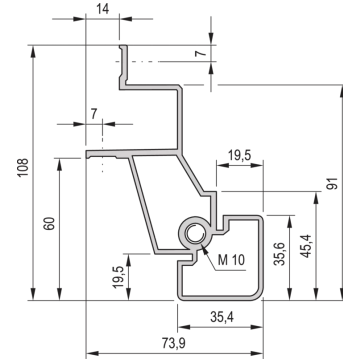

10117-531 EURORACK CABINET WITHOUT DOORS, 38 U 1798H 600W 800D, RAL 7021/7035

KEY FEATURES

19" cut-outs in front and rear uprights

Bolted frame, die-castings and aluminium profiles, with inset covers

Flush cladding parts

Protection class IP40

Static load-carrying capacity 400 kg

PRODUCT ATTRIBUTES

Product Type: Cabinet

Product Family: Eurorack

Frame Material: Aluminum

Frame Color: Black Grey