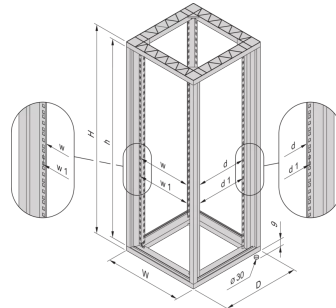

10117-531 EURORACK CABINET WITHOUT DOORS, 38 U 1798H 600W 800D, RAL 7021/7035

KEY FEATURES

19" cut-outs in front and rear uprights

Bolted frame, die-castings and aluminium profiles, with inset covers

Flush cladding parts

Cladding Material: Steel

Cladding Color: Light Grey

Cladding Color Code: RAL 7035

Rack Height: 38 U

Height: 1800 mm

Width: 600 mm

Depth: 800 mm

Static Load: 400 kg