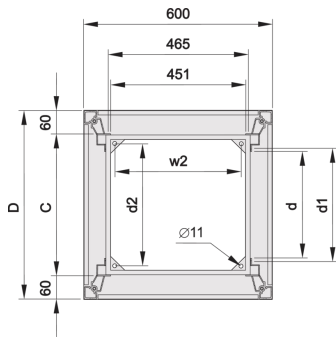

10117-531 EURORACK CABINET WITHOUT DOORS, 38 U 1798H 600W 800D, RAL 7021/7035

KEY FEATURES

19" cut-outs in front and rear uprights

Bolted frame, die-castings and aluminium profiles, with inset covers

Flush cladding parts

Cladding Material: Steel

Cladding Color: Light Grey

Cladding Color Code: RAL 7035

Rack Height: 38 U

Height: 1800 mm

Width: 600 mm

Depth: 800 mm

Static Load: 400 kg