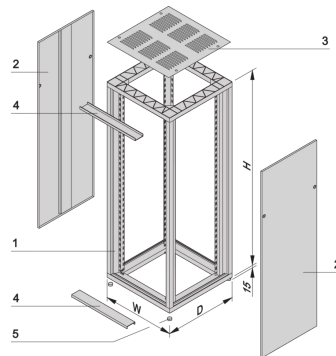

10117-531 EURORACK CABINET WITHOUT DOORS, 38 U 1798H 600W 800D, RAL 7021/7035

KEY FEATURES

19" cut-outs in front and rear uprights

Bolted frame, die-castings and aluminium profiles, with inset covers

Flush cladding parts

Cladding Material: Steel

Cladding Color: Light Grey

Cladding Color Code: RAL 7035

Rack Height: 38 U

Height: 1800 mm

Width: 600 mm

Depth: 800 mm

Static Load: 400 kg