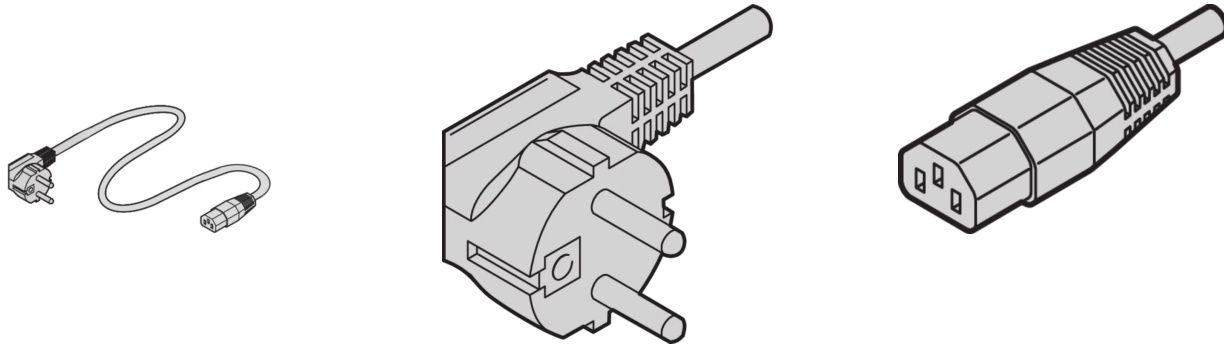

## 60103-131 MAINS CABLE, SCHUKO/UTE TO IEC C13, GREY

### PRODUCT ATTRIBUTES

---

Product Type: Cable

Length: 2500 mm

Color: Grey

### ADDITIONAL PRODUCT DETAILS

---

nVent SCHROFF Mains cable provides practical, universal fastening with variable attachment facilities. They are general in nature and fit in to different applications like Fans, cabinet lights, etc., Industrial PC connections, Uninterruptible power supplies, Systems.