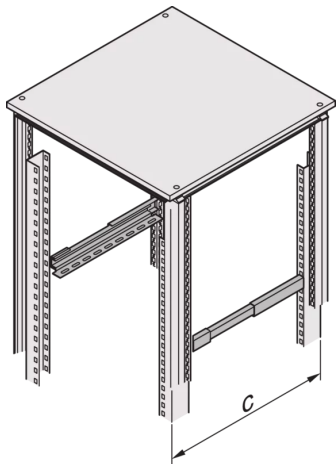

28127-001 EURORACK SLIDE RAIL, 40 KG, DEPTH-ADJUSTABLE

KEY FEATURES

Can be fitted in 1-U increments

Static load-carrying capacity 40 kg per pair, depth-adjustable

St, 1.5 mm, finish AlZn

For fitting to 19" panel/slide mounts or 19" server panel/slide mounts (pitch c from 675-mm to 850-mm)

Support for heavy 19" modules

Wide support surface

PRODUCT ATTRIBUTES

Product Type: Slide Rail

Product Family: Eurorack

Length: 560 mm

Static Load: 40 kg

ADDITIONAL PRODUCT DETAILS

Eurorack Slide Rail with 40 kg load capacity for mounting on the cabinet uprights or 19" panel/slide mounts. The slide rail supports shelf of heavy 19" Chassis.

For rack-mounting from 800-mm depth only.