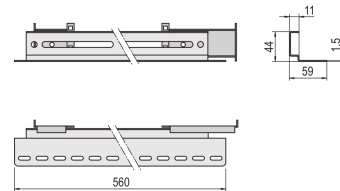

28127-001 EURORACK SLIDE RAIL, 40 KG, DEPTH-ADJUSTABLE

KEY FEATURES

Can be fitted in 1-U increments

Static load-carrying capacity 40 kg per pair, depth-adjustable

St, 1.5 mm, finish AlZn

For fitting to 19" panel/slide mounts or 19" server panel/slide mounts (pitch c from 675-mm to 850-mm)

Support for heavy 19" modules

Wide support surface

PRODUCT ATTRIBUTES

Product Type: Slide Rail

Product Family: Eurorack

Length: 560 mm

Static Load: 40 kg

ADDITIONAL PRODUCT DETAILS

Eurorack Slide Rail with 40 kg load capacity for mounting on the cabinet uprights or 19" panel/slide mounts. The slide rail supports shelf of heavy 19" Chassis.

For rack-mounting from 800-mm depth only.