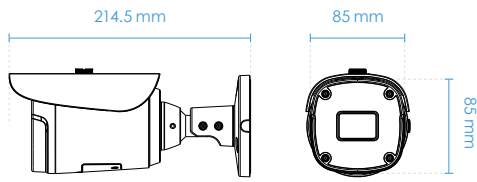

Technical Specifications

Dimensions

Compatible Accessories

Mounting Kits