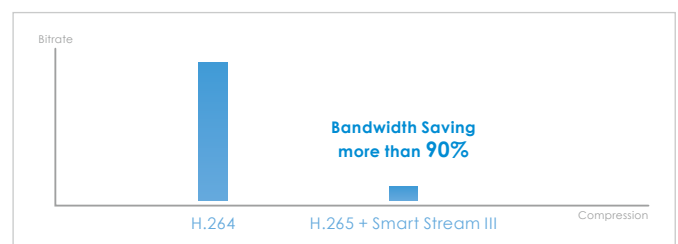

H.265 + Smart Stream III, Ultra-low Bandwidth