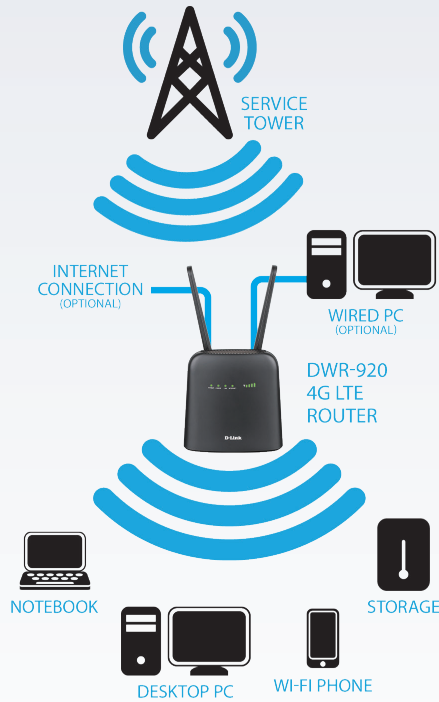

Your Network Setup