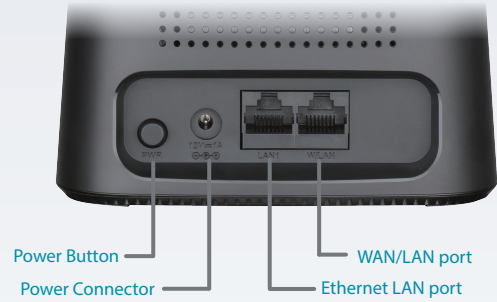

Your Network Setup

Back View

Bottom View

Technical Specifications

General

Frequency Support¹	- LTE Bands: - Release 10, Cat 4: Band 1/3/5/7/8/20/38/40 - Pentaband UMTS/HSPA/HSPA+/DC-HSPA+ - Bands 1/5/8 (850/900/2100)	- Quadband GSM/GPRS/EDGE 850/900/1800/1900
Data Throughput²	- LTE Mode - Downlink: Up to 150 Mbps - Uplink: Up to 50 Mbps	- DC-HSPA Mode - Downlink: Up to 42 Mbps - Uplink: Up to 5.76 Mbps
Standards	- IEEE 802.11n/g/b - IEEE 802.3i	IEEE 802.3u
Wi-Fi Data Rates²	- Up to 300 Mbps with 802.11n clients 6/9/11/12/18/24/36/48/54 Mbps in 802.11g mode	1/2/5.5/11 Mbps in 802.11b mode

Functionality

Wireless Security	64/128-bit WEP (Wired Equivalent Privacy) - WPA & WPA2 (Wi-Fi Protected Access)	WPS (Wi-Fi Protected Setup)
Firewall	Network Address Translation (NAT)	Stateful Packet Inspection (SPI)
Advanced Features	- L2TP/PPTP/IPSec VPN Passthrough - User configurable multi-WAN - Port forwarding	- DMZ (Demilitarized Zone) - MAC filter