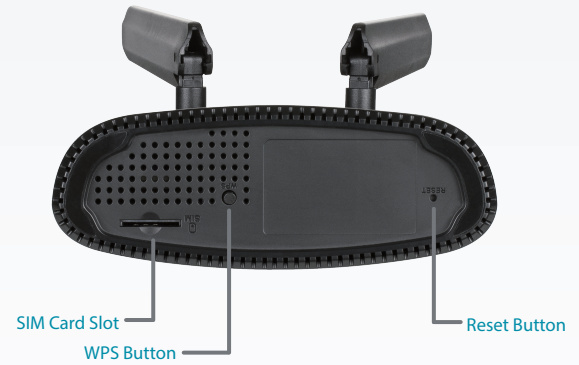

Bottom View

Technical Specifications

General

Frequency Support¹	- LTE Bands: - Release 10, Cat 4: Band 1/3/5/7/8/20/38/40 - Pentaband UMTS/HSPA/HSPA+/DC-HSPA+ - Bands 1/5/8 (850/900/2100)	- Quadband GSM/GPRS/EDGE 850/900/1800/1900
Data Throughput²	- LTE Mode - Downlink: Up to 150 Mbps - Uplink: Up to 50 Mbps	- DC-HSPA Mode - Downlink: Up to 42 Mbps - Uplink: Up to 5.76 Mbps
Standards	- IEEE 802.11n/g/b - IEEE 802.3i	IEEE 802.3u
Wi-Fi Data Rates²	- Up to 300 Mbps with 802.11n clients 6/9/11/12/18/24/36/48/54 Mbps in 802.11g mode	1/2/5.5/11 Mbps in 802.11b mode

Functionality

Wireless Security	64/128-bit WEP (Wired Equivalent Privacy) - WPA & WPA2 (Wi-Fi Protected Access)	WPS (Wi-Fi Protected Setup)
Firewall	Network Address Translation (NAT)	Stateful Packet Inspection (SPI)
Advanced Features	- L2TP/PPTP/IPSec VPN Passthrough - User configurable multi-WAN - Port forwarding	- DMZ (Demilitarized Zone) - MAC filter