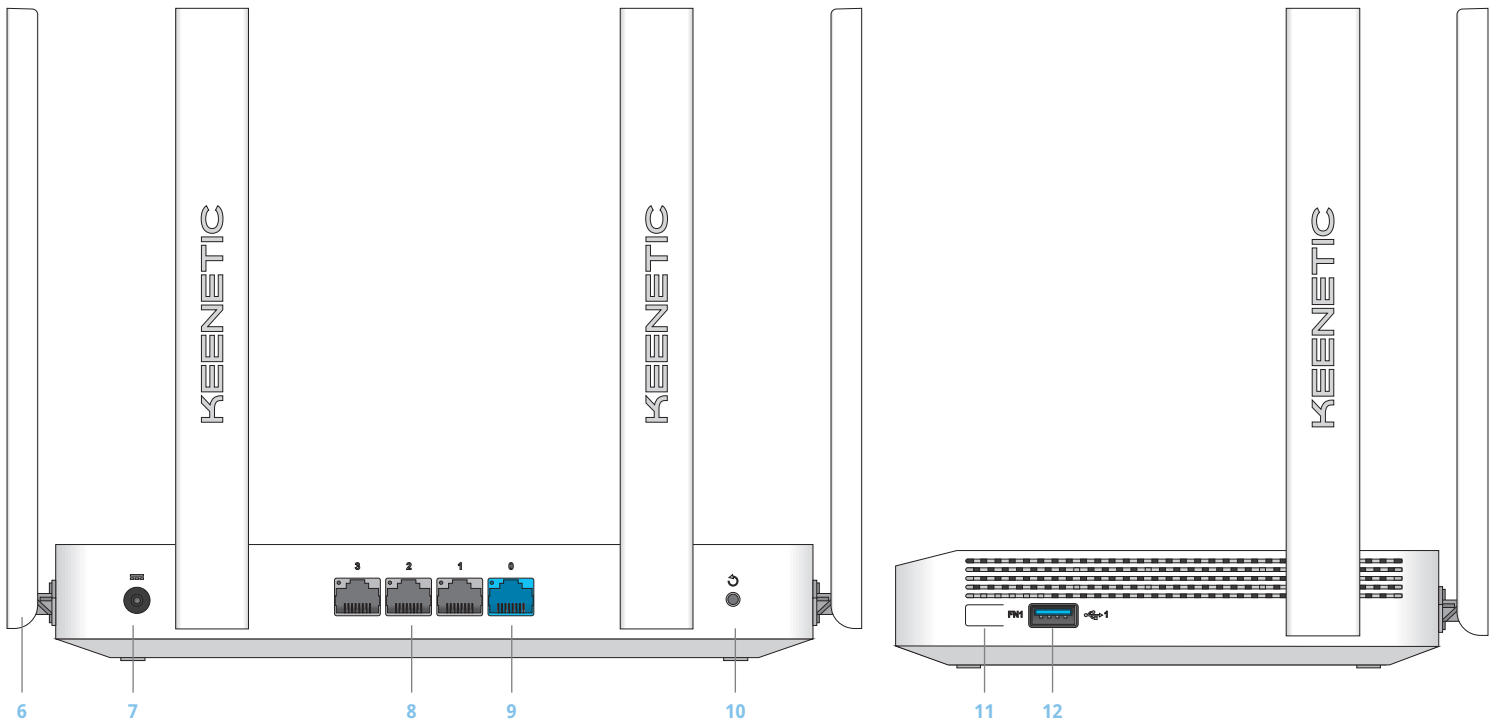

Package contents

- **Device**
- **Power adapter**
- **Ethernet cable**
- **Quick start guide**

Warranty and updates

- **Updates**
until 01.2026
- **Warranty**
3 years

1. Status LED
2. FN LED
3. FN1, FN2 LEDs
4. Wi-Fi LED
5. Wi-Fi control button
6. Antennas
7. DC power socket
8. Network ports 1-3
9. Network port 0
10. Reset button
11. FN1 button
12. USB 3.0 port

Ordering information

Model name	Part-number	Short description
Keenetic Hopper (KN-3810)	KN-3810-01-EU	AX1800 Mesh Wi-Fi 6 Gigabit Router with a 4-Port Gigabit Smart Switch and USB 3.0 Port

*1201 and 574 Mbps are maximum wireless signal rates derived from 802.11ax specifications, used when connecting to clients using four spatial streams and an 80/40 MHz channel bandwidth for transmission and reception. Actual data throughput and wireless coverage will vary and may be lowered by the features and settings of the equipment, the number of client devices in the network, obstacles to signal propagation, the presence of other wireless networks, and/or radio interference.