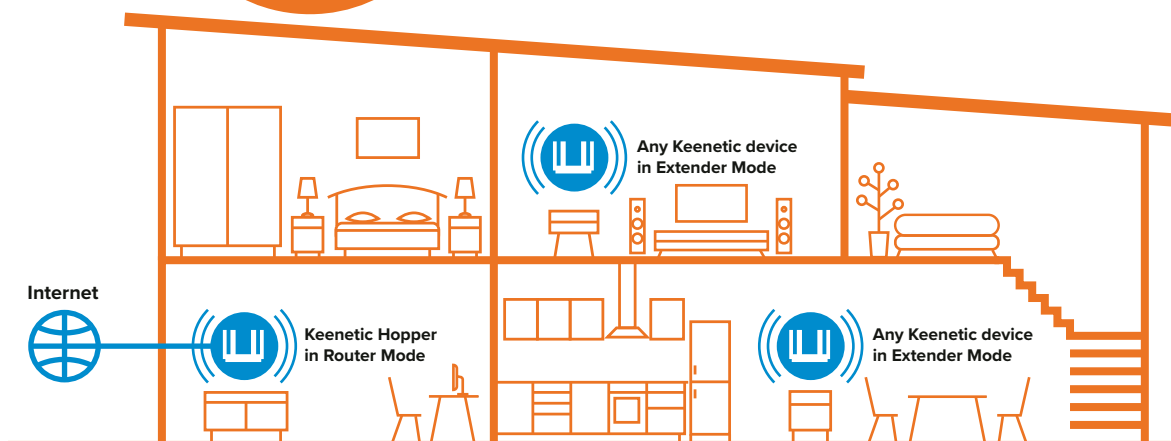

Fully Capable for Complex Business Needs

With your Keenetic, you can take advantage of affordable business-class performance, security, and reliability. Keenetics are perfect for home offices and teleworkers, smaller offices and businesses like most retailers, medical and dental offices, real estate agencies, and small hospitality providers, including bars and restaurants. Keenetic delivers easy to use genuine business-class features on a multi-node Wi-Fi System offering many advantages:

- Uninterrupted connectivity with built-in redundancy and load balancing;
- Heightened employee productivity through continuous access and comprehensive protection from hackers, viruses, and other threats;
- Secure connectivity for branch offices, road warriors, and telecommuters using Virtual Private Networking (VPN) technology;
- Protection against information leaks employing traffic and network resources segmentation;
- Improved customer engagement and sales opportunities through the ability to offer free Wi-Fi to your visitors with several built-in hotspot options;
- The built-in Keenetic remote management and monitoring option offers cloud-based multi-site remote monitoring and management for continuous control.

**Unique
Whole Home
and Mesh Wi-Fi
Capabilities**