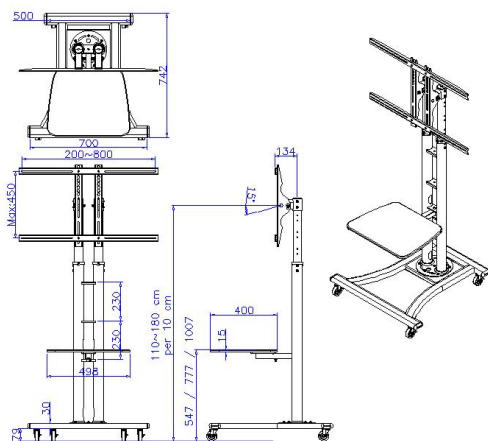

Datenblatt - Fiche technique - Data sheet

17.99.1320

VALUE LCD/TV-Rollständer, silbergrau

VALUE Support sur roulettes pour LCD/TV, argent

VALUE LCD/Plasma TV Cart, silver

Item no.: 17.99.1320

VALUE LCD/Plasma TV Cart, silver color

Photo:

Product Dimension:

Features:

- Provide an adjustable tube. Max height is 180cm from ground
- Hold LCD TV or plasma TV up to 50kgs for most LCD TV from 27" to 60"
- TV can be tilted downward up to 15 degrees
- Cables can go through the tube
- With a MDF board to have extra space
- With 4pcs wheels (2pcs with lock) and allow easy movement

Enable 3D View