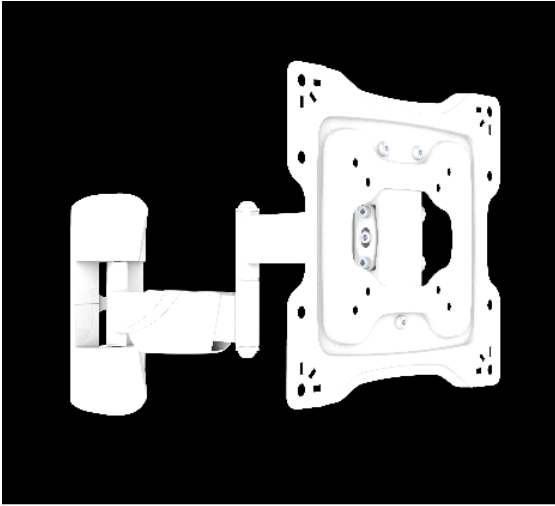

Datenblatt - Fiche technique - Data sheet

17.99.1148

VALUE LCD-/-TV Wandhalterung, 5 Gelenke, weiss

VALUE Bras pour écran LCD, montage mural, 5 pivots, blanc

VALUE LCD/TV Wall Mount, white, 5 Joints

Item no.: 17.99.1148

VALUE LCD/TV Wall Mount ,4 Joints, white

Features:

- Built-in level adjustment ensures perfect positioning
- Swiveling arm offer maximum viewing flexibility, arm length up to 400mm
- Integrated cable management system keeps cables organized and protected
- Mounts your screen to the wall and monitor can be tilted, swiveled and rotated
- Material: Aluminum + Plastic
- Support screen size: 58.42cm - 106.68cm
- Loading: 25kgs
- VESA: 75 x 75mm, 100 x 100mm, 200 x 100mm, 200 x 200mm