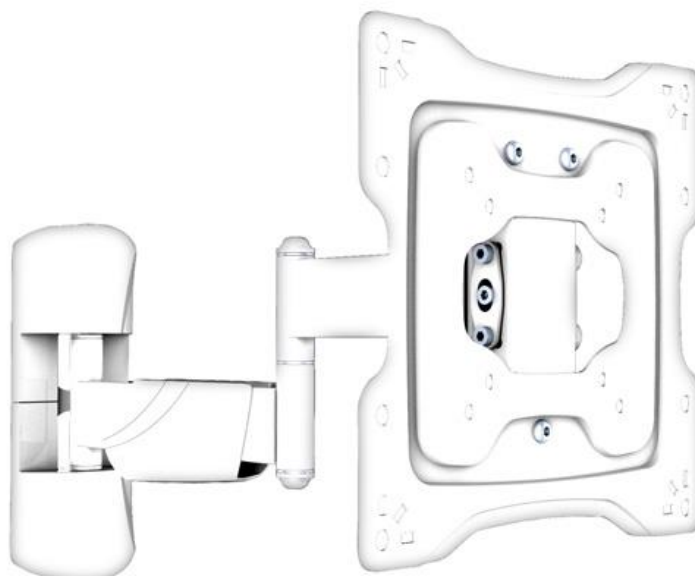

Datenblatt - Fiche technique - Data sheet

17.99.1148

VALUE LCD-/-TV Wandhalterung, 5 Gelenke, weiss

VALUE Bras pour écran LCD, montage mural, 5 pivots, blanc

VALUE LCD/TV Wall Mount, white, 5 Joints

Item no.: 17.99.1148

VALUE LCD/TV Wall Mount ,4 Joints, white

Features:

- Built-in level adjustment ensures perfect positioning
- Swiveling arm offer maximum viewing flexibility, arm length up to 400mm
- Integrated cable management system keeps cables organized and protected
- Mounts your screen to the wall and monitor can be tilted, swiveled and rotated
- Material: Aluminum + Plastic
- Support screen size: 58.42cm - 106.68cm
- Loading: 25kgs
- VESA: 75 x 75mm, 100 x 100mm, 200 x 100mm, 200 x 200mm

Drawing: