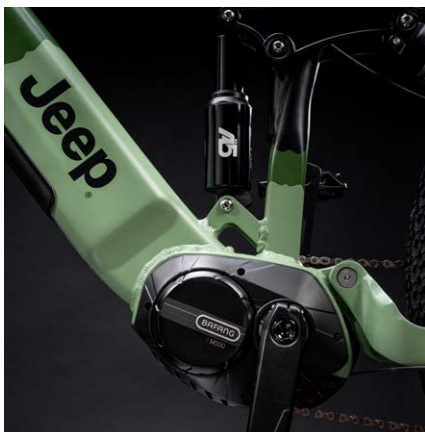

The way you move

OUTDOOR SEEKERS

36V, 250W, 95Nm bafang motor

Waterproof LCD Bafang display

Front suspension fork

Technical specifications

Product SKU: **JE-BI-220002**
Ean code: **8052679455935**

Basic info	
Tyres	26" x 2.35", Kenda
Rims	aluminium black, double shoulder
Brakes	hydraulic front and rear, Logan
Shifter	Shimano Altus 9 speed
Front fork	suspension, Suntour and rear suspension
Chainset	Bafang 38T - 170mm
Pedals	aluminium mtb
Frame	aluminium
Max speed*	25 km/h
Seat	CY, high elastic foam
Seat post	aluminium, Zoom
Handlebar	aluminium, Zoom mtb
Grips	ergonomic rubber
Fender	not included
Kickstand	side model, adjustable
Rear rack	not included
Max load	110kg

Electric system	
Lights	front and rear LED lights
Display	LCD waterproof, Bafang with remote control
Motor	Bafang 36V 250W 95Nm, central
Battery	36V 13.0Ah 468Wh, integrated
Charger	42V 2.0A
Charging time	about 5/7 hours
Range**	from 50 to 95 km, his figure depends on: level of assistance used, weight of the cyclist, muscle power applied when pedaling, tire pressure, road slope, number of stops and restarts

Misure	
Battery weight	3.6kg
Weight w/o battery	23.9kg
Weight tot.	27.5kg
E-bike dimensions	2000x1170x690mm
Pack dimensions	1640x840x300mm

* Always respect the highway code and the regulations in force in the country of use.
** Subject to variations based on driver weight, road conditions and temperature.