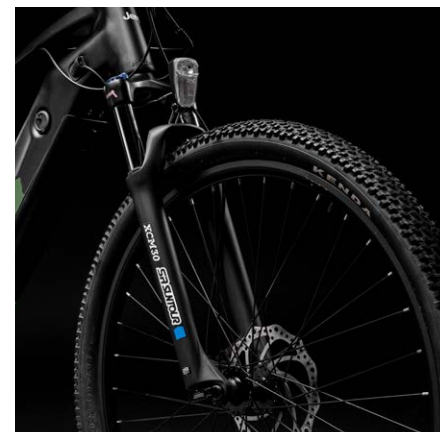

The way you move

OUTDOOR SEEKERS

36V, 250W, 95Nm bafang motor

Waterproof LCD Bafang display

Front suspension fork

Technical specifications

Product SKU: **JE-BI-220002**
Ean code: **8052679455935**

Basic info	
Tyres	26" x 2.35", Kenda
Rims	aluminium black, double shoulder
Brakes	hydraulic front and rear, Logan
Shifter	Shimano Altus 9 speed
Front fork	suspension, Suntour and rear suspension
Chainset	Bafang 38T - 170mm
Pedals	aluminium mtb
Frame	aluminium
Max speed*	25 km/h
Seat	CY, high elastic foam
Seat post	aluminium, Zoom
Handlebar	aluminium, Zoom mtb
Grips	ergonomic rubber
Fender	not included
Kickstand	side model, adjustable
Rear rack	not included
Max load	110kg

Electric system	
Lights	front and rear LED lights
Display	LCD waterproof, Bafang with remote control
Motor	Bafang 36V 250W 95Nm, central
Battery	36V 13.0Ah 468Wh, integrated
Charger	42V 2.0A
Charging time	about 5/7 hours
Range**	from 50 to 95 km, his figure depends on: level of assistance used, weight of the cyclist, muscle power applied when pedaling, tire pressure, road slope, number of stops and restarts

Misure	
Battery weight	3.6kg
Weight w/o battery	23.9kg
Weight tot.	27.5kg
E-bike dimensions	2000x1170x690mm
Pack dimensions	1640x840x300mm

* Always respect the highway code and the regulations in force in the country of use.
** Subject to variations based on driver weight, road conditions and temperature.