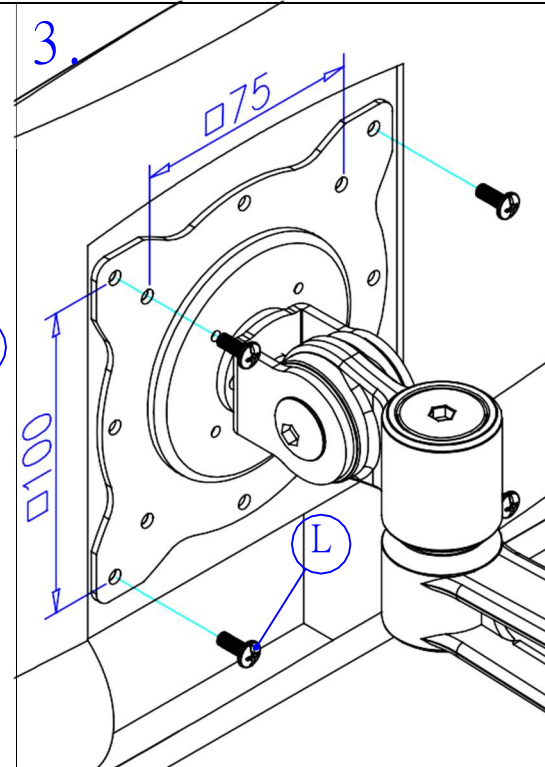

Part List:

B.1pc

A.1pc

#14x2"
C.2pcs

M8x40
D.2pcs

I.1pc

3/8"x44
E.1pc

J.1pc

F.1pc

K.1pc

G.1pc

M4x10
L.4pcs

3/8"
H.1pc

Max Load:10Kg

1.

17.03.1196
ROLINE LCD Monitor Arm,
Wall Mount, 3 Joints, black

2.

3.

Adjust torque...if necessary