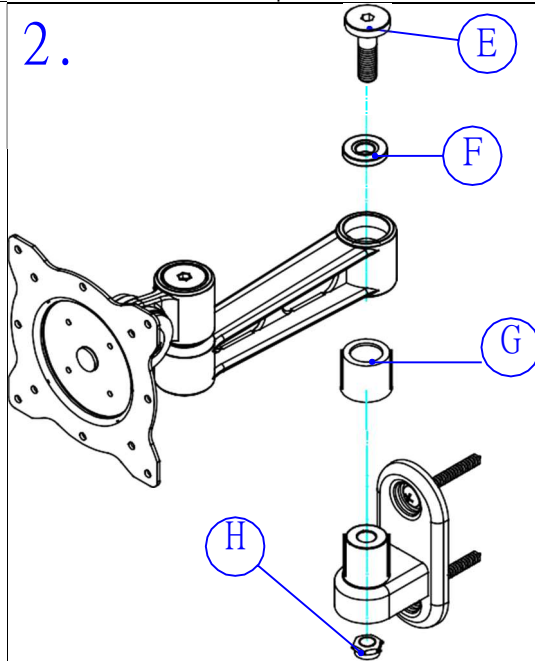

Part List:

B.1pc

A.1pc

#14x2"
C.2pcs

M8x40
D.2pcs

I.1pc

3/8"x44
E.1pc

J.1pc

F.1pc

K.1pc

G.1pc

M4x10
L.4pcs

3/8"
H.1pc

Max Load:10Kg

1.

17.03.1196
ROLINE LCD Monitor Arm,
Wall Mount, 3 Joints, black

2.

3.

Adjust torque...if necessary