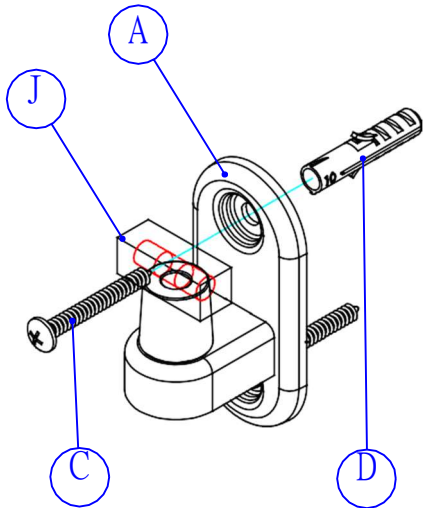

Part List:

B.1pc

A.1pc

#14x2"
C.2pcs

M8x40
D.2pcs

I.1pc

3/8"x44
E.1pc

J.1pc

F.1pc

K.1pc

G.1pc

M4x10
L.4pcs

3/8"
H.1pc

Max Load:10Kg

1.

17.03.1196
ROLINE LCD Monitor Arm,
Wall Mount, 3 Joints, black