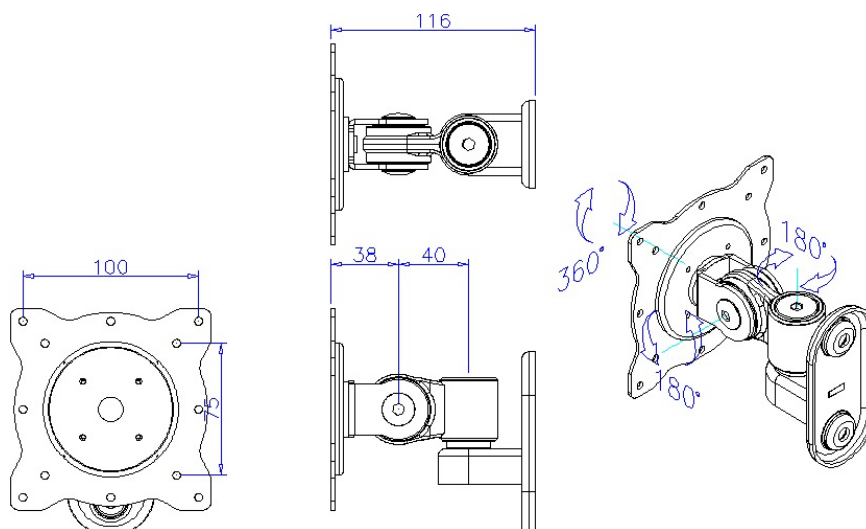

Datenblatt - Fiche technique - Data sheet

17.03.1196

ROLINE LCD-Wandhalterung, 3 Gelenke, schwarz

ROLINE Bras LCD pivotant, 3 pivots, montage mural, noir

ROLINE LCD Monitor Arm, Wall Mount, 3 Joints, black

Item no.: 17.03.1196

ROLINE LCD Monitor Arm, Wall Mount, 3 Joints, black

Features:

- Mounts your screen to the wall and monitor can be tilted, swivelled & rotated
- Meets with VESA 75x75mm or 100x100mm
- Weight Capacity: max. 10kg
- Material: aluminum
-

Drawing:

unit : mm