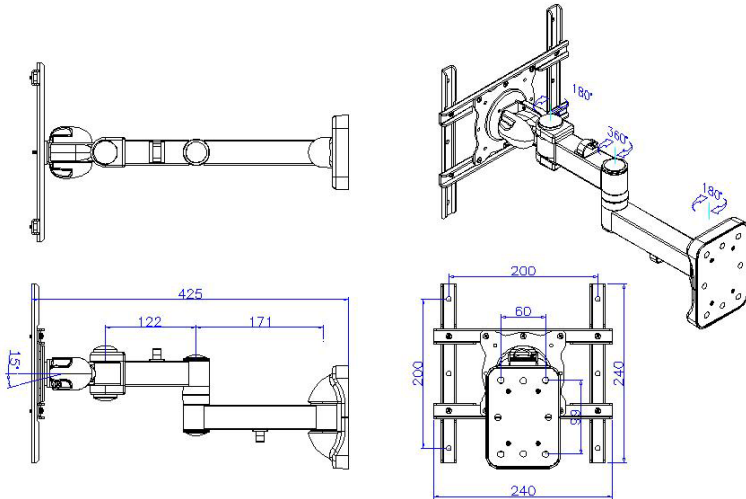

Datenblatt - Fiche technique - Data sheet

17.03.1169

ROLINE LCD-Befestigung, Wandmontage, 5 Gelenke

ROLINE Bras pour écran LCD, montage mural, 5 pivots

ROLINE LCD/TV Wall Mount, 5 Joints

Item No.: 17.03.1169

ROLINE LCD/TV Ceiling Mount, 4 Joints

178P 2010/1/21

Features:

- Weight capacity:25kgs.
- Meets with VESA 200*200 or 200*100mm.
- Mounts your screen to the wall and monitor can be tilted , swiveded, and rotated.

Enable 3D View