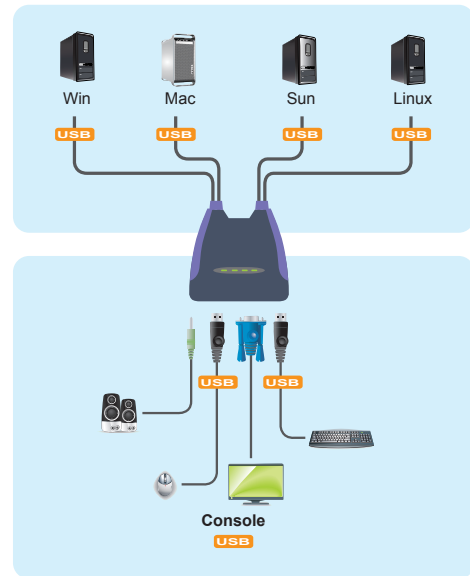

CS64U / CS64US

4-Port USB KVM Switch

The CS64U/CS64US takes a giant step forward from prior cable KVM models in the Petite series, by offering built-in cables, USB peripheral sharing, and a firmware upgrade function that allows you to keep up with latest available versions.

Furthermore, the CS64U/CS64US features enhanced Video DynaSync™ technology, which stores the console monitor's EDID (Extended Display Identification Data) to optimize display resolution. The CS64U/CS64US also offers multiplatform support and computer selection via hotkeys to provide the ultimate in desktop convenience.

Setup

PETITE™

Features

- One USB console controls four USB computers
 - USB mouse port can be used for USB 1.1 hub and USB 1.1 peripheral sharing
 - Computer selection via hotkeys
 - Select OS via Hotkey
 - Audio-enabled
 - Multiplatform support – Windows, Linux, Mac and Sun
 - Compact design, built-in 1.8m cables (CS64U), 0.9/1.2m cables (CS64US)
 - Superior video quality – up to 2048 x 1536; DDC2B
 - Video DynaSync™ – Exclusive ATEN technology eliminates boot-up display problems and optimizes resolution when switching between ports
 - Supports multimedia keyboards
 - Supports wireless keyboards and mice
 - Supports multifunction mice
 - Sun/Mac keyboard support and emulation*
 - Auto Scan function to monitor computer operation
 - Non-Powered
 - Firmware upgradable
- * 1. PC keyboard combinations emulate Sun/Mac keyboards
2. Sun/Mac keyboards only work with their own computers