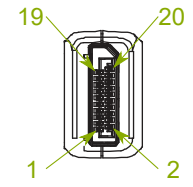

DisplayPort Plug

DisplayPort Plug

$L \pm T$  mm

Pin Assignment

Feature:

Resolution: 7680x4320 @ 60HZ

Specification :

- 1. Cable UL20276, [5P(28AWG)+4C(28AWG)] + ADB, Jacket Color: Black, OD: 7.3mm, LSOH
- 2. Conn. DisplayPort Plug, Conductor: Gold Plated, Shell: Gold Plated
- 3. Hood For DisplayPort Plug, Black ABS
- 4. Inner Molding PE
- 5. Outer Molding Black PVC: 45P

Part No.	Length
11.44.5812	3000±50 mm
11.44.5813	5000±50 mm

Product Name	ROLINE GREEN DisplayPort Cable, v1.4, DP - DP, M/M
Product No.	11.44.5812 / 11.44.5813

Approve	Check	Draw	Design	Rev.	Date	Contents of Change	Design
Allen	Allen	Kuan	Kuan	1			
				2			
				3			

Issue Date : 2021/10/22

Scale 1:1 Unit : mm