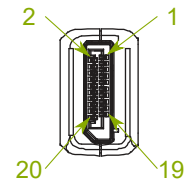

DisplayPort Plug

DisplayPort Plug

$L \pm T$  mm

Pin Assignment

Feature:

Resolution: 7680x4320 @ 60HZ

Specification :

- 1. Cable UL20276, [5P(28AWG)+4C(28AWG)] + ADB, Jacket Color: Black, OD: 7.3mm, LSOH
- 2. Conn. DisplayPort Plug, Conductor: Gold Plated, Shell: Gold Plated
- 3. Hood For DisplayPort Plug, Black ABS
- 4. Inner Molding PE
- 5. Outer Molding Black PVC: 45P

Part No.	Length
11.44.5812	3000±50 mm
11.44.5813	5000±50 mm

Product Name	ROLINE GREEN DisplayPort Cable, v1.4, DP - DP, M/M
Product No.	11.44.5812 / 11.44.5813

Approve	Check	Draw	Design	Rev.	Date	Contents of Change	Design
Allen	Allen	Kuan	Kuan	1			
				2			
				3			

Issue Date : 2021/10/22

Scale 1:1 Unit : mm