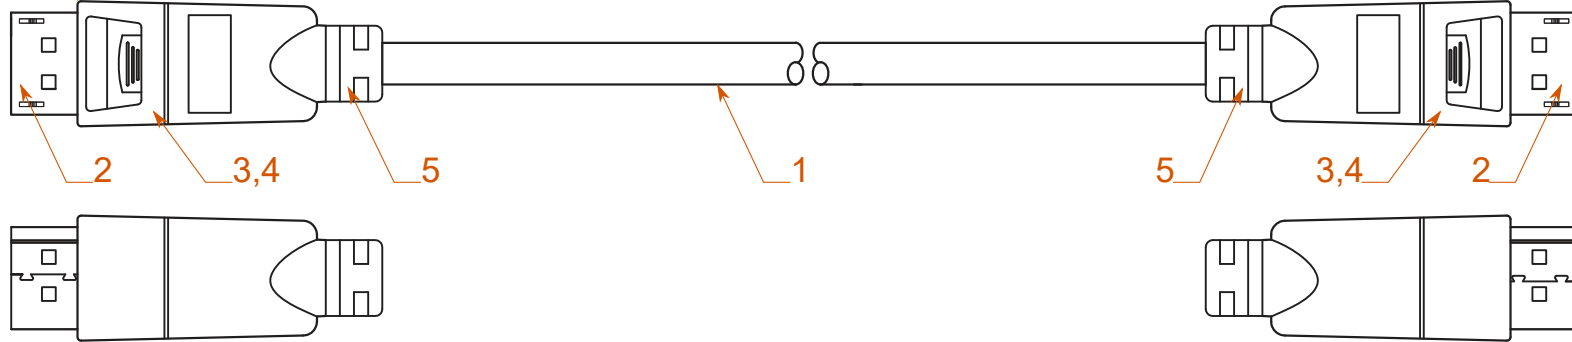

DisplayPort Plug

DisplayPort Plug

$L \pm T$  mm

Pin Assignment

Feature:

Resolution: 7680x4320 @ 60HZ

Specification :

- 1. Cable UL20276, [5P(28AWG)+4C(28AWG)] + ADB, Jacket Color: Black, OD: 7.3mm, LSOH
- 2. Conn. DisplayPort Plug, Conductor: Gold Plated, Shell: Gold Plated
- 3. Hood For DisplayPort Plug, Black ABS
- 4. Inner Molding PE
- 5. Outer Molding Black PVC: 45P

Part No.	Length
11.44.5812	3000±50 mm
11.44.5813	5000±50 mm

Product Name	ROLINE GREEN DisplayPort Cable, v1.4, DP - DP, M/M
Product No.	11.44.5812 / 11.44.5813

Approve	Check	Draw	Design	Rev.	Date	Contents of Change	Design
Allen	Allen	Kuan	Kuan	1			
				2			
				3			

Issue Date : 2021/10/22

Scale 1:1 Unit : mm