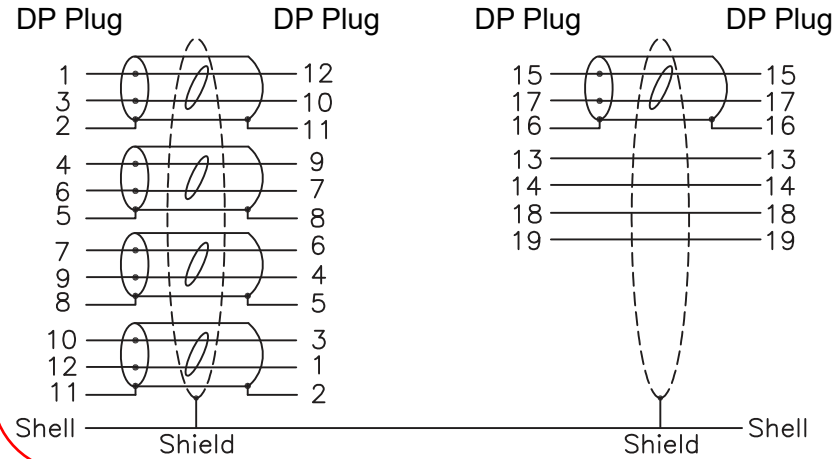

DisplayPort Plug

DisplayPort Plug

$L \pm T$  mm

Pin Assignment

Feature:

Resolution: 7680x4320 @ 60HZ

Specification :

- 1. Cable UL20276, [5P(28AWG)+4C(28AWG)] + ADB, Jacket Color: Black, OD: 7.3mm, LSOH
- 2. Conn. DisplayPort Plug, Conductor: Gold Plated, Shell: Gold Plated
- 3. Hood For DisplayPort Plug, Black ABS
- 4. Inner Molding PE
- 5. Outer Molding Black PVC: 45P

Part No.	Length
11.44.5812	3000±50 mm
11.44.5813	5000±50 mm

Product Name	ROLINE GREEN DisplayPort Cable, v1.4, DP - DP, M/M
Product No.	11.44.5812 / 11.44.5813

Approve	Check	Draw	Design	Rev.	Date	Contents of Change	Design
Allen	Allen	Kuan	Kuan	1			
				2			
				3			

Issue Date : 2021/10/22

Scale 1:1 Unit : mm