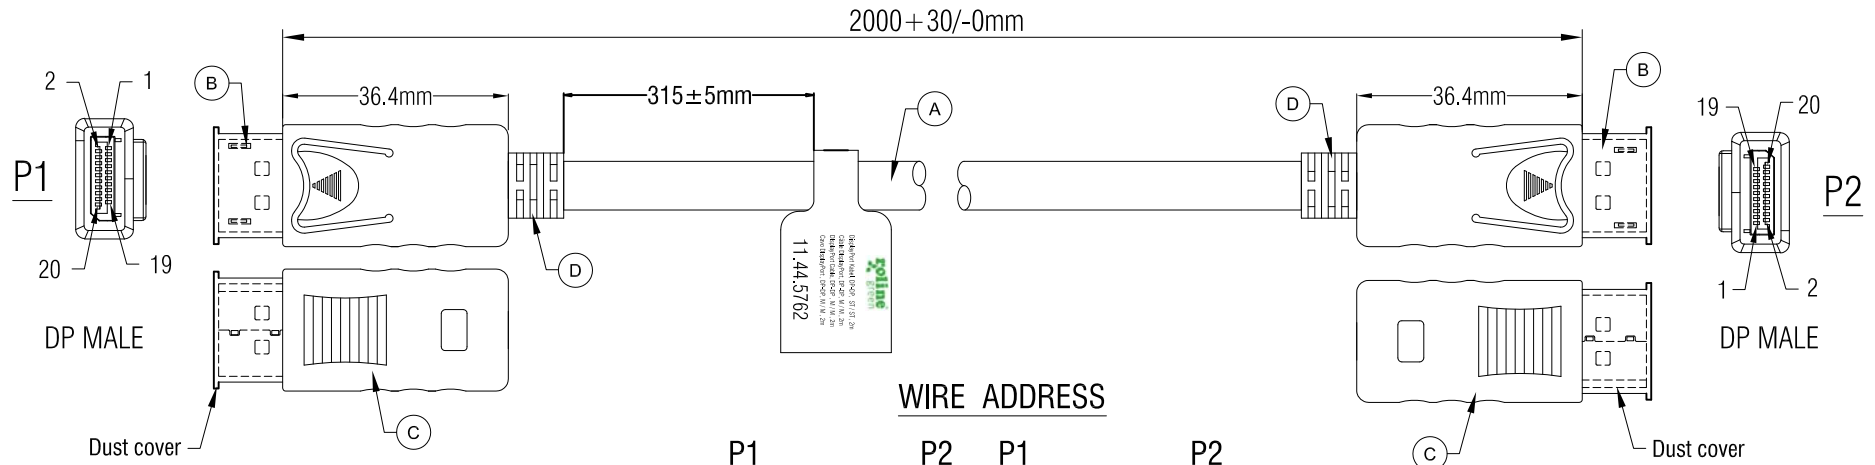

RoHS Compliant

WIRE ADDRESS

- Electrical Test:
- 1.100% TEST OPEN SHORT MIS-WIRE.
 - 2.CONTACT RESISTANCE:3Ω MAX.
 - 3.INSULATION RESISTANCE:5MΩ MIN.
 - 4.HI-POT:300V DC/10MS.
 - 5.Real Test Passed 3840*2160P 60Hz.
 - 6.Real Test Not Twinkling,Double Vision and Decolor.

D	85A TPE BLACK		G	ROLINE GREEN DisplayPort Cable, DP - DP, M/M, 2m		
C	DisplayPor 20P MALE BLACK ABS SHELL		G	Item	11.44.5762	
B	DisplayPor 20P MALE(Black Insulator, Nickel Plated)	2	PCS	Draw	<i>Kobe</i> Date: 2021.07.20	
A	UL21445 (30#*1P+DAM)*5+30#*4C+ADB,OD=6.0mm,BLACK TPE JACKET	1	PCS	Approval		
NUMBER	PRODUCT SPECIFICATIONS	Quantity	Unit	Duty	F16	
				Sample NO.		Drawings of 1 (2) Proportion: 1:1 Unit(mm)