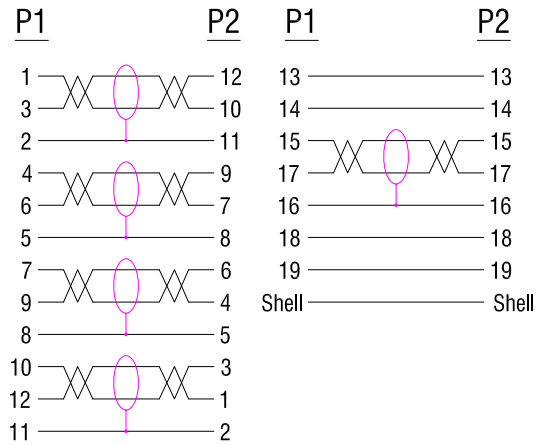

RoHS Compliant

WIRE ADDRESS

- Electrical Test:
- 1.100% TEST OPEN SHORT MIS-WIRE.
 - 2.CONTACT RESISTANCE:3Ω MAX.
 - 3.INSULATION RESISTANCE:5MΩ MIN.
 - 4.HI-POT:300V DC/10MS.
 - 5.Real Test Passed 3840*2160P 60Hz.
 - 6.Real Test Not Twinkling,Double Vision and Decolor.

D	85A TPE BLACK		G	ROLINE GREEN DisplayPort Cable, DP - DP, M/M, 2m		
C	DisplayPor 20P MALE BLACK ABS SHELL		G	Item	11.44.5762	
B	DisplayPor 20P MALE(Black Insulator, Nickel Plated)	2	PCS	Draw	<i>Kobe</i> Date: 2021.07.20	
A	UL21445 (30#*1P+DAM)*5+30#*4C+ADB,OD=6.0mm,BLACK TPE JACKET	1	PCS	Approval		
NUMBER	PRODUCT SPECIFICATIONS	Quantity	Unit	Duty	F16	
				Sample NO.		Drawings of 1 (2) Proportion: 1:1 Unit(mm)