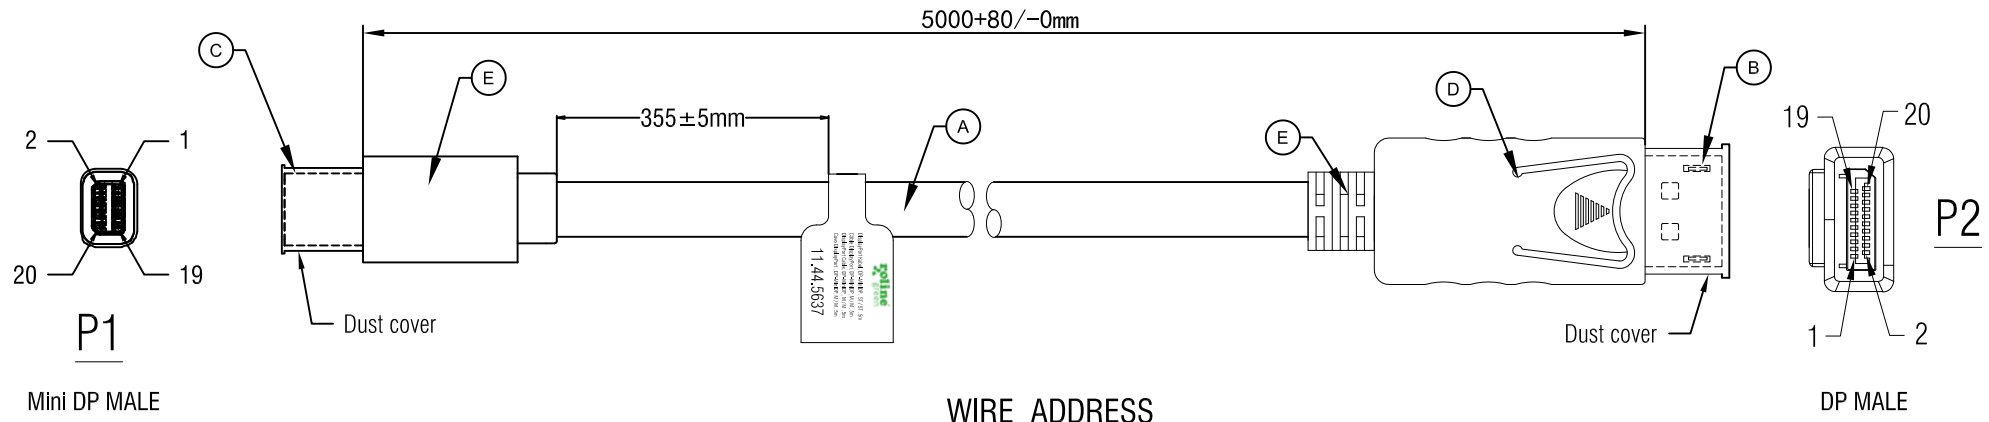

RoHS Compliant

WIRE ADDRESS

- Electrical Test:
- 1.100% TEST OPEN SHORT MIS-WIRE.
 - 2.CONTACT RESISTANCE:3Ω MAX.
 - 3.INSULATION RESISTANCE:5MΩ MIN.
 - 4.HI-POT:300V DC/10MS.
 - 5.Real Test Passed 3840*2160P 60Hz.
 - 6.Real Test Not Twinkling,Double Vision and Decolor.

E	85A TPE BLACK		G	
D	DP SHELL(BLACK ABS)	1	PCS	ROLINE GREEN DisplayPort Cable, DP - Mini DP, M/M, 5m SECOMP
C	Mini DP 20P MALE(White Insulator, Nickel Plated)	1	PCS	
B	DP 20P MALE(Black Insulator, Nickel Plated)	1	PCS	
A	UL21445 (30#*1P+DAM)*5+30#*4C+ADB,OD=6.0mm,BLACK TPE JACKET	1	PCS	
NUMBER	PRODUCT SPECIFICATIONS	Quantity	Unit	