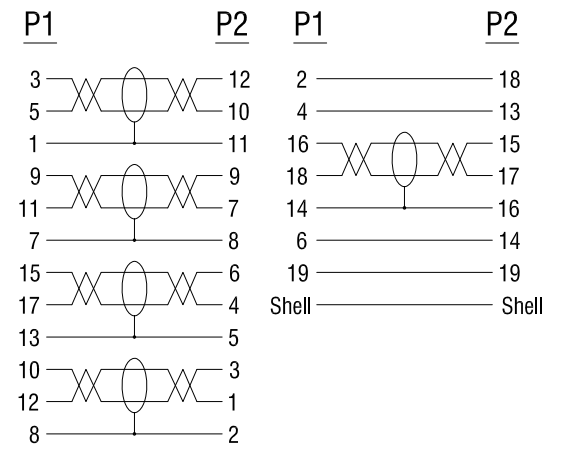

RoHS Compliant

WIRE ADDRESS

- Electrical Test:
- 1.100% TEST OPEN SHORT MIS-WIRE.
 - 2.CONTACT RESISTANCE:3Ω MAX.
 - 3.INSULATION RESISTANCE:5MΩ MIN.
 - 4.HI-POT:300V DC/10MS.
 - 5.Real Test Passed 3840*2160P 60Hz.
 - 6.Real Test Not Twinkling,Double Vision and Decolor.

E	85A TPE BLACK		G	
D	DP SHELL(BLACK ABS)	1	PCS	ROLINE GREEN DisplayPort Cable, DP - Mini DP, M/M, 5m SECOMP
C	Mini DP 20P MALE(White Insulator, Nickel Plated)	1	PCS	
B	DP 20P MALE(Black Insulator, Nickel Plated)	1	PCS	
A	UL21445 (30#*1P+DAM)*5+30#*4C+ADB,OD=6.0mm,BLACK TPE JACKET	1	PCS	
NUMBER	PRODUCT SPECIFICATIONS	Quantity	Unit	