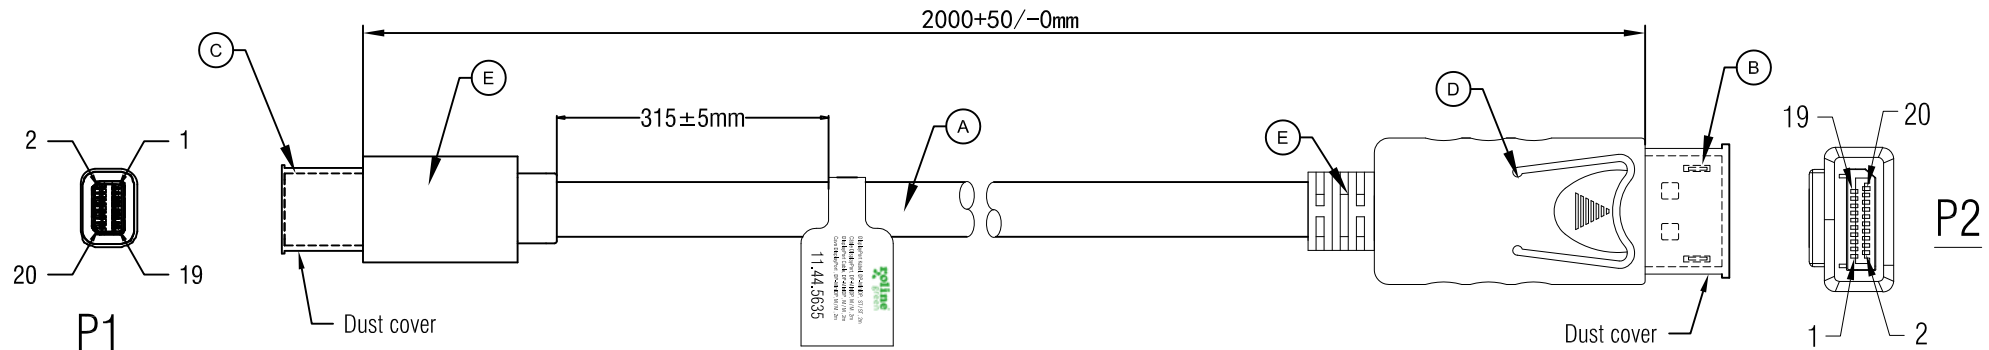

RoHS Compliant

Mini DP MALE

WIRE ADDRESS

- Electrical Test:
- 1.100% TEST OPEN SHORT MIS-WIRE.
 - 2.CONTACT RESISTANCE:3Ω MAX.
 - 3.INSULATION RESISTANCE:5MΩ MIN.
 - 4.HI-POT:300V DC/10MS.
 - 5.Real Test Passed 3840*2160P 60Hz.
 - 6.Real Test Not Twinkling,Double Vision and Decolor.

E	85A TPE BLACK		G
D	DP SHELL(BLACK ABS)	1	PCS
C	Mini DP 20P MALE(White Insulator, Nickel Plated)	1	PCS
B	DP 20P MALE(Black Insulator, Nickel Plated)	1	PCS
A	UL21445 (30#*1P+DAM)*5+30#*4C+ADB,OD=6.0mm,BLACK TPE JACKET	1	PCS
NUMBER	PRODUCT SPECIFICATIONS	Quantity	Unit

ROLINE GREEN DisplayPort Cable, DP - Mini DP, M/M, 2m	
Item	11.44.5635
Draw	Kobe Date: 2021.07.20
Approval	
Duty	F16

SECOMP