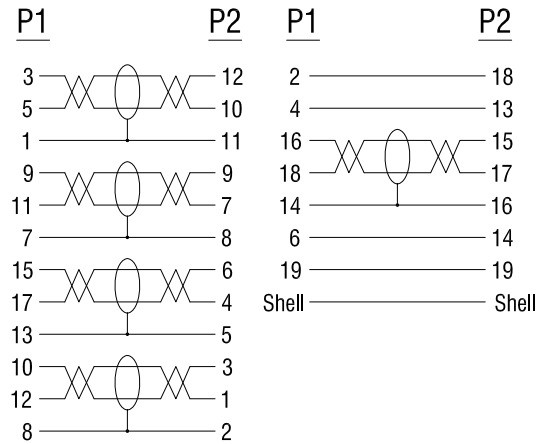

RoHS Compliant

Mini DP MALE

WIRE ADDRESS

- Electrical Test:
- 1.100% TEST OPEN SHORT MIS-WIRE.
 - 2.CONTACT RESISTANCE:3Ω MAX.
 - 3.INSULATION RESISTANCE:5MΩ MIN.
 - 4.HI-POT:300V DC/10MS.
 - 5.Real Test Passed 3840*2160P 60Hz.
 - 6.Real Test Not Twinkling,Double Vision and Decolor.

E	85A TPE BLACK		G
D	DP SHELL(BLACK ABS)	1	PCS
C	Mini DP 20P MALE(White Insulator, Nickel Plated)	1	PCS
B	DP 20P MALE(Black Insulator, Nickel Plated)	1	PCS
A	UL21445 (30#*1P+DAM)*5+30#*4C+ADB,OD=6.0mm,BLACK TPE JACKET	1	PCS
NUMBER	PRODUCT SPECIFICATIONS	Quantity	Unit

ROLINE GREEN DisplayPort Cable, DP - Mini DP, M/M, 2m	
Item	11.44.5635
Draw	Kobe Date: 2021.07.20
Approval	
Duty	F16

SECOMP