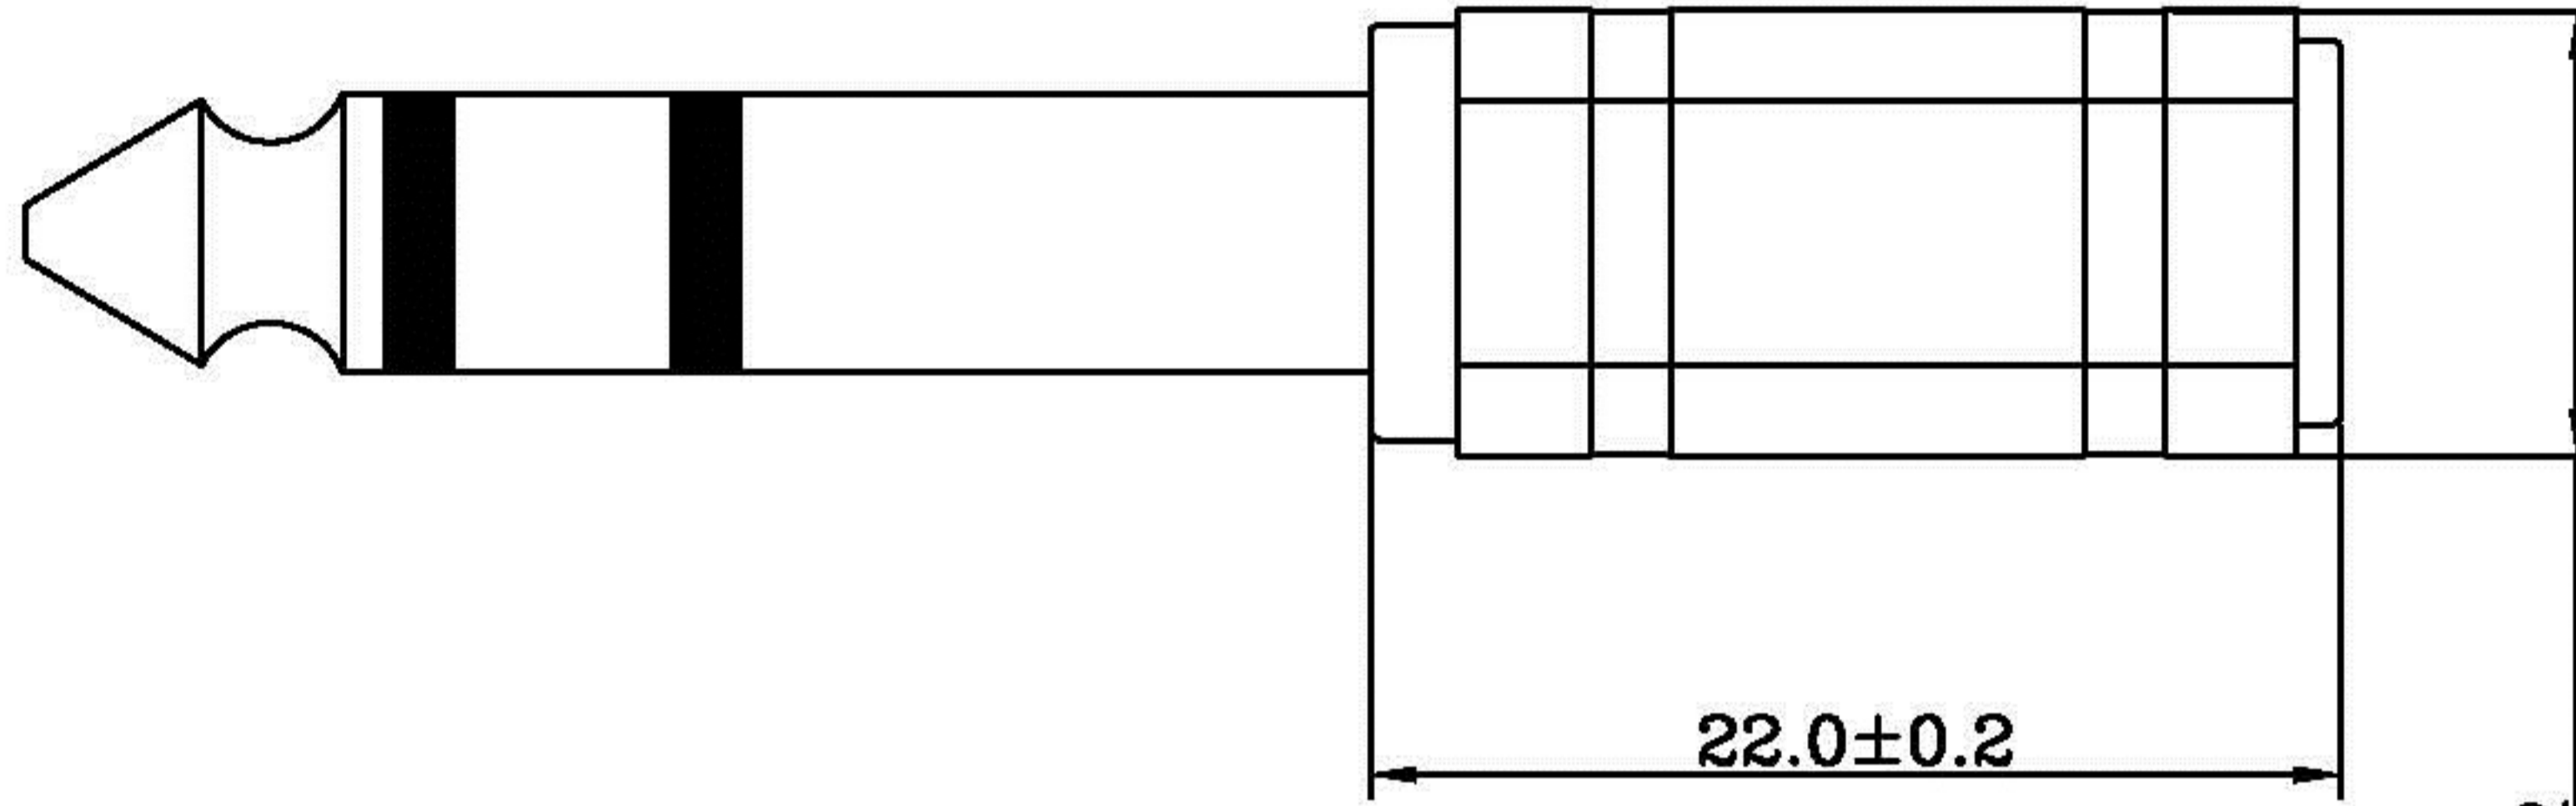

Datenblatt - Fiche technique - Data sheet

**11.09.4444**

ROLINE Stereo Adapter 6,35 mm Stecker - 3,5 mm Buchse

ROLINE Adaptateur Stéréo 6.35 mm M - 3.5 mm F

ROLINE Stereo Adapter 6.35 mm Male - 3.5 mm Female

P1

P2

10.2±0.2

22.0±0.2

Pin Assignment

Electrical Test:

- 100% Test (Open, short, miss wire)
- Contact Resistance: 2 ohm max.

REV.	TOLERANCE		DESCRIPTION	DATE
	INCHES/M/M		<b>Rotronic Co., Ltd.</b> ROLINE Stereo Adapter 6.35mm M – 3.5mm F	
⊕ ⊖	.X	.015   .30		
	.XX	.010   .10		
	.XXX	.005   .05		
DRAWN BY	JOE		CUSTOMER :	11.09.4444
CHECK BY			CUSTOMER P/N:	
APPD BY			SCALE	NONE
			UNIT	MM
			DATE	12.05.30
			DRAWING NO:	CA1790095
			REV	A
				1/1

NO	DESCRIPTION	QTY	UNIT
3	45P BLACK PVC	5	g
2	6.35mm Stereo M SHELL NICKEL PLATED	1	pcs
1	DC3.5 Stereo F SHELL NICKEL PLATED	1	pcs