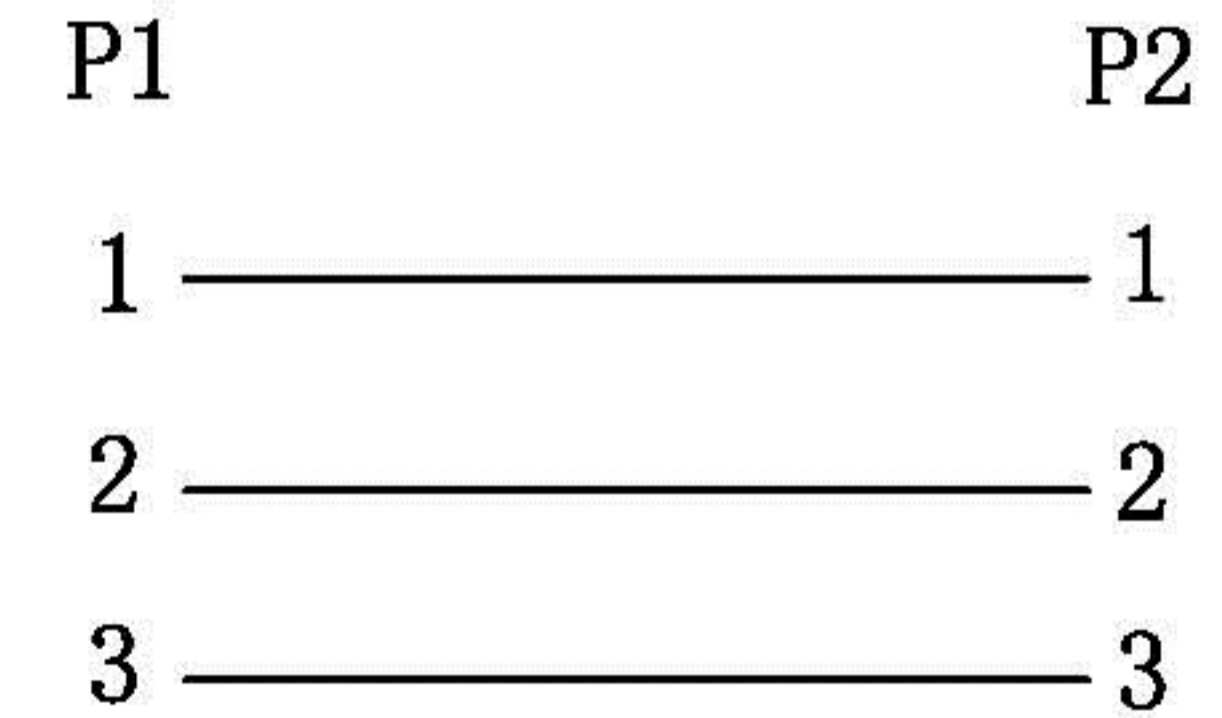

P1

P2

10.2±0.2

22.0±0.2

Pin Assignment

Electrical Test:

- 100% Test (Open, short, miss wire)
- Contact Resistance: 2 ohm max.

REV.	TOLERANCE		DESCRIPTION	DATE
	INCHES/M/M		<b>Rotronic Co., Ltd.</b> ROLINE Stereo Adapter 6.35mm M – 3.5mm F	
⊕ ⊖	.X	.015   .30		
	.XX	.010   .10		
	.XXX	.005   .05		
DRAWN BY	JOE		CUSTOMER :	11.09.4444
CHECK BY			CUSTOMER P/N:	
APPD BY			SCALE	NONE
			UNIT	MM
			DATE	12.05.30
			DRAWING NO:	CA1790095
			REV	A
				1/1

NO	DESCRIPTION	QTY	UNIT
3	45P BLACK PVC	5	g
2	6.35mm Stereo M SHELL NICKEL PLATED	1	pcs
1	DC3.5 Stereo F SHELL NICKEL PLATED	1	pcs