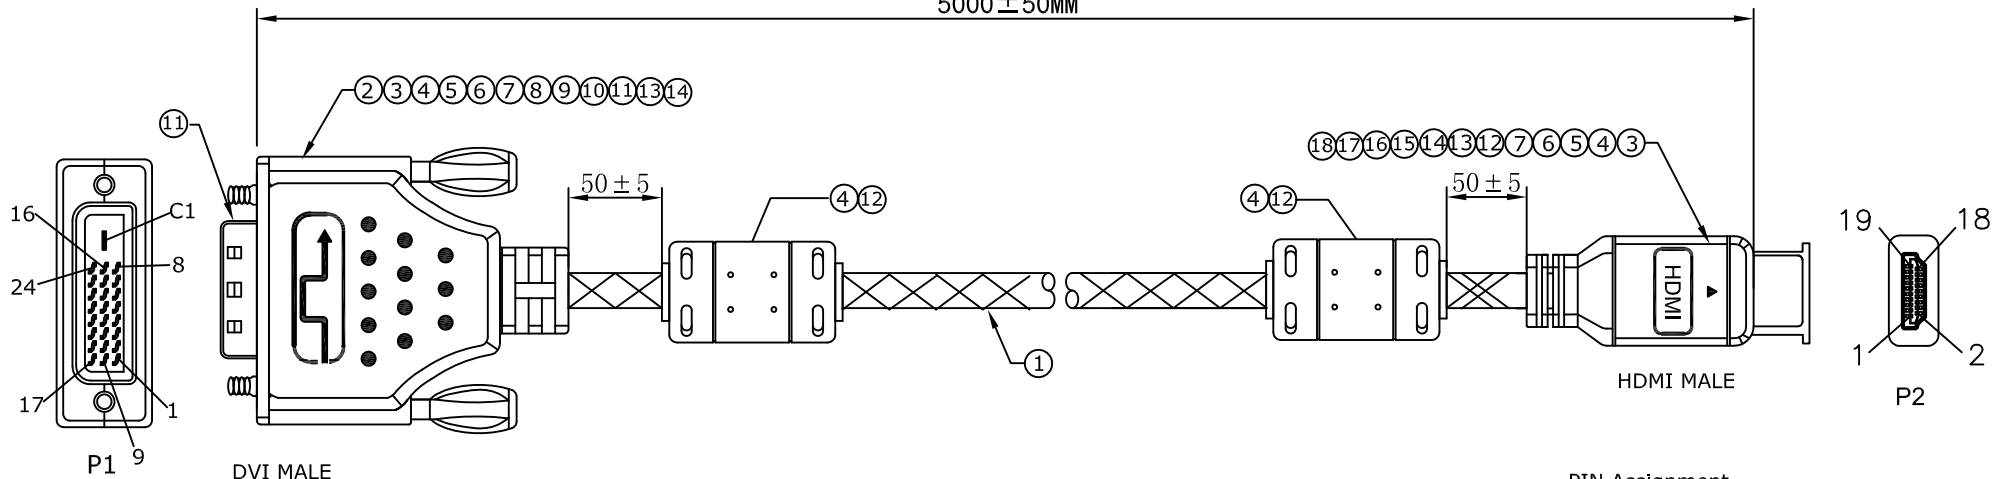

Datenblatt - Fiche technique - Data sheet

**11.04.5893**

ROLINE GOLD Monitorkabel DVI-HDMI, ST-ST, (24+1) dual link, 5,0 m

ROLINE GOLD Câble pour écran DVI-HDMI, M-M, (24+1) dual link, 5,0 m

ROLINE GOLD Monitor Cable, DVI (24+1) - HDMI, Dual Link, M/M, 5.0 m

5000±50MM

ELECTRICAL TEST:

- 1.100% OPEN SHORT & MIS WIRE TEST
- 2.CONTACT RESISTANCE:2 OHM(MAX)
- 3.INSULATION RESISTANCE:10M OHM(MIN)
- 4.HI-POT TEST:DC 300V/10ms

PIN Assignment

18	HDMI 20# BLACK ABS HOOD	1	pcs
17	HDMI M TRANSPARENT DUST COVER	1	pcs
16	HDMI # 20 die golden shiny aluminum alloy shell Single radium vulture HDMI LOGO	1	pcs
15	HDMI M 19P BLACK INSULATION SHELL PLATED:GOLD CONTACT:G/F	1	pcs
14	W: 22 mm double guide copper foil	0.24	M
13	Nickel plating line buckle OD:8.5 (YB07080702)	2	pcs
12	CORE 28.5*17.5*9.5MM	2	pcs
11	DVI M TRANSPARENT DUST COVER	1	pcs
10	DVI 24 # mold golden shiny aluminum alloy shell radium vulture DVI LOGO	1	pcs
9	DVI 24 # mold golden shiny aluminum alloy shell radium vulture DVI LOGO	1	pcs
8	#4-40UNC 4*38.5 Gold-plated screws	4	pcs
7	TUBE BLACK : ϕ 1.5*22mm THICK	0.044	m
6	TUBE BLACK : ϕ 1.0*12mm THIN	0.168	m
5	TUBE BLACK ϕ2.0*10mm THIN	0.14	m
4	45P BLACK PVC ROHS	40	g
3	TRANSPARENT PE	6	g
2	DVI(24+1) M SOLDER TYPE,GOLD PLATED,BLACK INSULATION	1	pcs
1	(1P*28#+D+AL+ML)*4+1P*28#+3C*28#+AL+D+B (50%AL) OD 7.3mm, PVC Jacket BLACK nylon sleeve	5	M
NO	DESCRIPTION	CITY	UNIT

REV.	ECN	DESCRIPTION	DATE	NAME		
⊕	⊖	<div style="text-align: center;"> <p>ROLINE Gold DVI/HDMI Cable, M/M</p> </div>				
.X	TOLERANCE INCHES M/M .015 .30					
.XX	.010 .10					
.XXX	.005 .05					
DRAWN BY		ZhouWenLong	P/N: 11.04.5893			
CHECK BY			SCALE	NONE	DRAWING NO:	REV A01
APPD BY			UNIT	MM		
			DATE	2017.03.15		1/1