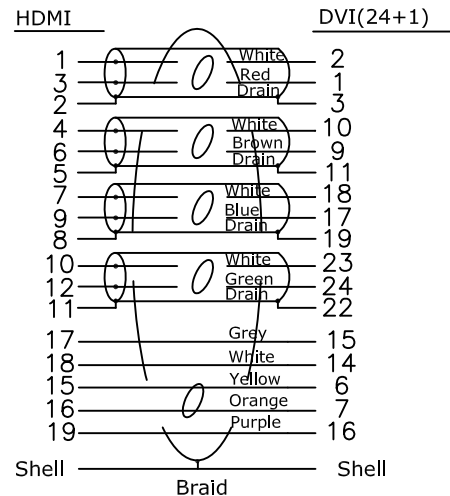

Datenblatt - Fiche technique - Data sheet

**11.04.5893**

ROLINE GOLD Monitorkabel DVI-HDMI, ST-ST, (24+1) dual link, 5,0 m

ROLINE GOLD Câble pour écran DVI-HDMI, M-M, (24+1) dual link, 5,0 m

ROLINE GOLD Monitor Cable, DVI (24+1) - HDMI, Dual Link, M/M, 5.0 m

5000±50MM

ELECTRICAL TEST:

- 1.100% OPEN SHORT & MIS WIRE TEST
- 2.CONTACT RESISTANCE:2 OHM(MAX)
- 3.INSULATION RESISTANCE:10M OHM(MIN)
- 4.HI-POT TEST:DC 300V/10ms

PIN Assignment

18	HDMI 20# BLACK ABS HOOD	1	pcs
17	HDMI M TRANSPARENT DUST COVER	1	pcs
16	HDMI # 20 die golden shiny aluminum alloy shell Single radium vulture HDMI LOGO	1	pcs
15	HDMI M 19P BLACK INSULATION SHELL PLATED:GOLD CONTACT:G/F	1	pcs
14	W: 22 mm double guide copper foil	0.24	M
13	Nickel plating line buckle OD:8.5 (YB07080702)	2	pcs
12	CORE 28.5*17.5*9.5MM	2	pcs
11	DVI M TRANSPARENT DUST COVER	1	pcs
10	DVI 24 # mold golden shiny aluminum alloy shell radium vulture DVI LOGO	1	pcs
9	DVI 24 # mold golden shiny aluminum alloy shell radium vulture DVI LOGO	1	pcs
8	#4-40UNC 4*38.5 Gold-plated screws	4	pcs
7	TUBE BLACK : ϕ 1.5*22mm THICK	0.044	m
6	TUBE BLACK : ϕ 1.0*12mm THIN	0.168	m
5	TUBE BLACK ϕ2.0*10mm THIN	0.14	m
4	45P BLACK PVC ROHS	40	g
3	TRANSPARENT PE	6	g
2	DVI(24+1) M SOLDER TYPE,GOLD PLATED,BLACK INSULATION	1	pcs
1	(1P*28#+D+AL+ML)*4+1P*28#+3C*28#+AL+D+B (50%AL) OD 7.3mm, PVC Jacket BLACK nylon sleeve	5	M
NO	DESCRIPTION	CITY	UNIT

REV.	ECN	DESCRIPTION	DATE	NAME		
⊕	⊖	<div style="text-align: center;"> <p>ROLINE Gold DVI/HDMI Cable, M/M</p> </div>				
.X	TOLERANCE INCHES M/M .015 .30					
.XX	.010 .10					
.XXX	.005 .05					
DRAWN BY		ZhouWenLong	P/N: 11.04.5893			
CHECK BY			SCALE	NONE	DRAWING NO:	REV A01
APPD BY			UNIT	MM		
			DATE	2017.03.15		1/1