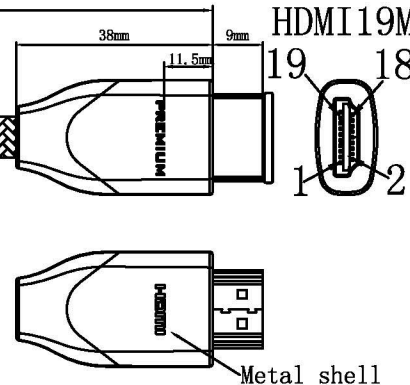

Datenblatt - Fiche technique - Data sheet

**11.04.5804**

ROLINE PREMIUM HDMI Ultra HD Kabel mit Ethernet, ST/ST, 4,5 m

ROLINE PREMIUM Câble HDMI Ultra HD avec Ethernet, M/M, 4,5 m

ROLINE PREMIUM HDMI Ultra HD Cable + Ethernet, M/M, 4.5 m

HDMI19M

LOGO (Laser):

HDMI19M

Electroinc Test:

- Insulation Resistance: 10mΩ
- Conduction Impedance: 5Ω
- High-Pressure Test: 300V

11. 04. 5801	Premium HDMI Ultra HD Cable + Ethernet, M/M, 1m(3ft)
11. 04. 5802	Premium HDMI Ultra HD Cable + Ethernet, M/M, 2m(6ft)
11. 04. 5803	Premium HDMI Ultra HD Cable + Ethernet, M/M, 3m(10ft)
11. 04. 5804	Premium HDMI Ultra HD Cable + Ethernet, M/M, 4.5m(15ft)

Pin Out:

Description:

- 1 Cable UL20276 (26AWG\*1P+AL+D+M)\*5C+26AWG\*4C+M+AL+D+B, OD=8.5mm, Color: Black
- 2 Braid 1/2 Black+1/2 Transparent PET Braid
- 3 Connector HDMI 19P, Gold Plated, RoHS
- 4 Solder Lead Free Solder Wire OD=0.8mm, 1000G
- 5 Tube φ1.0 RoHS
- 6 Tube φ3.0mm RoHS
- 7 Inner mold LD-PE 950 PE RoHS
- 8 Mask 1.8cm RoHS
- 9 Copper foil 2.2cm RoHS
- 10 Outer mold Black PVC A813 45P RoHS
- 11 Metal shell Metal Shell Gold Plated 29\*20.5\*12.5mm, Laser Mark "PREMIUM", "HDMI"
- 12 Cover HDMI M PE Cover