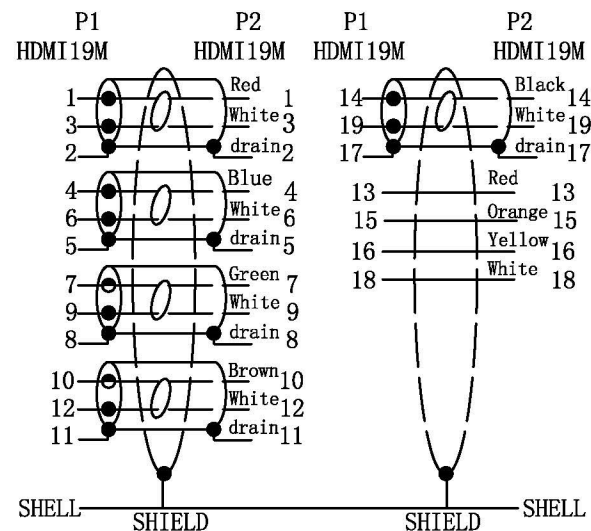

Datenblatt - Fiche technique - Data sheet

**11.04.5804**

ROLINE PREMIUM HDMI Ultra HD Kabel mit Ethernet, ST/ST, 4,5 m

ROLINE PREMIUM Câble HDMI Ultra HD avec Ethernet, M/M, 4,5 m

ROLINE PREMIUM HDMI Ultra HD Cable + Ethernet, M/M, 4.5 m

HDMI19M

LOGO (Laser):

HDMI19M

Electroinc Test:

- Insulation Resistance: 10mΩ
- Conduction Impedance: 5Ω
- High-Pressure Test: 300V

11. 04. 5801	Premium HDMI Ultra HD Cable + Ethernet, M/M, 1m(3ft)
11. 04. 5802	Premium HDMI Ultra HD Cable + Ethernet, M/M, 2m(6ft)
11. 04. 5803	Premium HDMI Ultra HD Cable + Ethernet, M/M, 3m(10ft)
11. 04. 5804	Premium HDMI Ultra HD Cable + Ethernet, M/M, 4.5m(15ft)

Pin Out:

Description:

- 1 Cable UL20276 (26AWG\*1P+AL+D+M)\*5C+26AWG\*4C+M+AL+D+B, OD=8.5mm, Color: Black
- 2 Braid 1/2 Black+1/2 Transparent PET Braid
- 3 Connector HDMI 19P, Gold Plated, RoHS
- 4 Solder Lead Free Solder Wire OD=0.8mm, 1000G
- 5 Tube φ1.0 RoHS
- 6 Tube φ3.0mm RoHS
- 7 Inner mold LD-PE 950 PE RoHS
- 8 Mask 1.8cm RoHS
- 9 Copper foil 2.2cm RoHS
- 10 Outer mold Black PVC A813 45P RoHS
- 11 Metal shell Metal Shell Gold Plated 29\*20.5\*12.5mm, Laser Mark "PREMIUM", "HDMI"
- 12 Cover HDMI M PE Cover