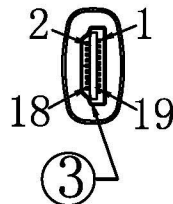

Datenblatt - Fiche technique - Data sheet

**11.04.5804**

ROLINE PREMIUM HDMI Ultra HD Kabel mit Ethernet, ST/ST, 4,5 m

ROLINE PREMIUM Câble HDMI Ultra HD avec Ethernet, M/M, 4,5 m

ROLINE PREMIUM HDMI Ultra HD Cable + Ethernet, M/M, 4.5 m

HDMI19M

LOGO (Laser):

HDMI19M

Electroinc Test:

- Insulation Resistance: 10mΩ
- Conduction Impedance: 5Ω
- High-Pressure Test: 300V

11. 04. 5801	Premium HDMI Ultra HD Cable + Ethernet, M/M, 1m(3ft)
11. 04. 5802	Premium HDMI Ultra HD Cable + Ethernet, M/M, 2m(6ft)
11. 04. 5803	Premium HDMI Ultra HD Cable + Ethernet, M/M, 3m(10ft)
11. 04. 5804	Premium HDMI Ultra HD Cable + Ethernet, M/M, 4.5m(15ft)

Pin Out:

Description:

- 1 Cable UL20276 (26AWG\*1P+AL+D+M)\*5C+26AWG\*4C+M+AL+D+B, OD=8.5mm, Color: Black
- 2 Braid 1/2 Black+1/2 Transparent PET Braid
- 3 Connector HDMI 19P, Gold Plated, RoHS
- 4 Solder Lead Free Solder Wire OD=0.8mm, 1000G
- 5 Tube φ1.0 RoHS
- 6 Tube φ3.0mm RoHS
- 7 Inner mold LD-PE 950 PE RoHS
- 8 Mask 1.8cm RoHS
- 9 Copper foil 2.2cm RoHS
- 10 Outer mold Black PVC A813 45P RoHS
- 11 Metal shell Metal Shell Gold Plated 29\*20.5\*12.5mm, Laser Mark "PREMIUM", "HDMI"
- 12 Cover HDMI M PE Cover