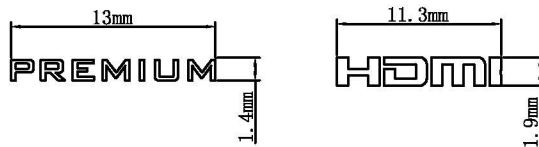

Datenblatt - Fiche technique - Data sheet

**11.04.5804**

ROLINE PREMIUM HDMI Ultra HD Kabel mit Ethernet, ST/ST, 4,5 m

ROLINE PREMIUM Câble HDMI Ultra HD avec Ethernet, M/M, 4,5 m

ROLINE PREMIUM HDMI Ultra HD Cable + Ethernet, M/M, 4.5 m

HDMI19M

LOGO (Laser):

HDMI19M

Electroinc Test:

- Insulation Resistance: 10mΩ
- Conduction Impedance: 5Ω
- High-Pressure Test: 300V

11. 04. 5801	Premium HDMI Ultra HD Cable + Ethernet, M/M, 1m(3ft)
11. 04. 5802	Premium HDMI Ultra HD Cable + Ethernet, M/M, 2m(6ft)
11. 04. 5803	Premium HDMI Ultra HD Cable + Ethernet, M/M, 3m(10ft)
11. 04. 5804	Premium HDMI Ultra HD Cable + Ethernet, M/M, 4.5m(15ft)

Pin Out:

Description:

- 1 Cable UL20276 (26AWG\*1P+AL+D+M)\*5C+26AWG\*4C+M+AL+D+B, OD=8.5mm, Color: Black
- 2 Braid 1/2 Black+1/2 Transparent PET Braid
- 3 Connector HDMI 19P, Gold Plated, RoHS
- 4 Solder Lead Free Solder Wire OD=0.8mm, 1000G
- 5 Tube φ1.0 RoHS
- 6 Tube φ3.0mm RoHS
- 7 Inner mold LD-PE 950 PE RoHS
- 8 Mask 1.8cm RoHS
- 9 Copper foil 2.2cm RoHS
- 10 Outer mold Black PVC A813 45P RoHS
- 11 Metal shell Metal Shell Gold Plated 29\*20.5\*12.5mm, Laser Mark "PREMIUM", "HDMI"
- 12 Cover HDMI M PE Cover