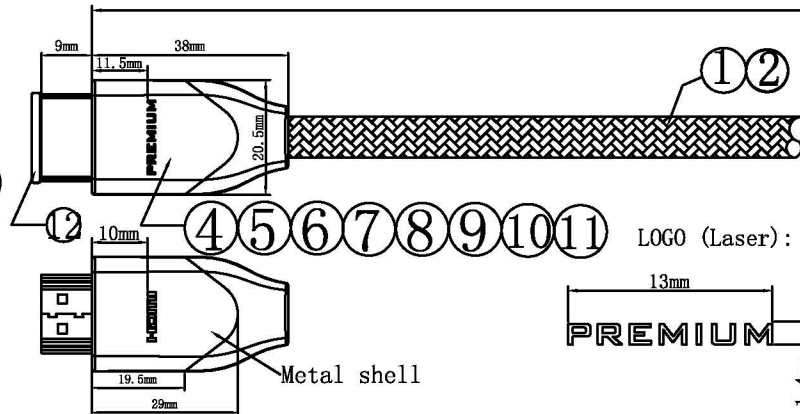

Datenblatt - Fiche technique - Data sheet

**11.04.5804**

ROLINE PREMIUM HDMI Ultra HD Kabel mit Ethernet, ST/ST, 4,5 m

ROLINE PREMIUM Câble HDMI Ultra HD avec Ethernet, M/M, 4,5 m

ROLINE PREMIUM HDMI Ultra HD Cable + Ethernet, M/M, 4.5 m

HDMI19M

LOGO (Laser):

HDMI19M

Electroinc Test:

- Insulation Resistance: 10mΩ
- Conduction Impedance: 5Ω
- High-Pressure Test: 300V

11. 04. 5801	Premium HDMI Ultra HD Cable + Ethernet, M/M, 1m(3ft)
11. 04. 5802	Premium HDMI Ultra HD Cable + Ethernet, M/M, 2m(6ft)
11. 04. 5803	Premium HDMI Ultra HD Cable + Ethernet, M/M, 3m(10ft)
11. 04. 5804	Premium HDMI Ultra HD Cable + Ethernet, M/M, 4.5m(15ft)

Pin Out:

Description:

- 1 Cable UL20276 (26AWG\*1P+AL+D+M)\*5C+26AWG\*4C+M+AL+D+B, OD=8.5mm, Color: Black
- 2 Braid 1/2 Black+1/2 Transparent PET Braid
- 3 Connector HDMI 19P, Gold Plated, RoHS
- 4 Solder Lead Free Solder Wire OD=0.8mm, 1000G
- 5 Tube φ1.0 RoHS
- 6 Tube φ3.0mm RoHS
- 7 Inner mold LD-PE 950 PE RoHS
- 8 Mask 1.8cm RoHS
- 9 Copper foil 2.2cm RoHS
- 10 Outer mold Black PVC A813 45P RoHS
- 11 Metal shell Metal Shell Gold Plated 29\*20.5\*12.5mm, Laser Mark "PREMIUM", "HDMI"
- 12 Cover HDMI M PE Cover