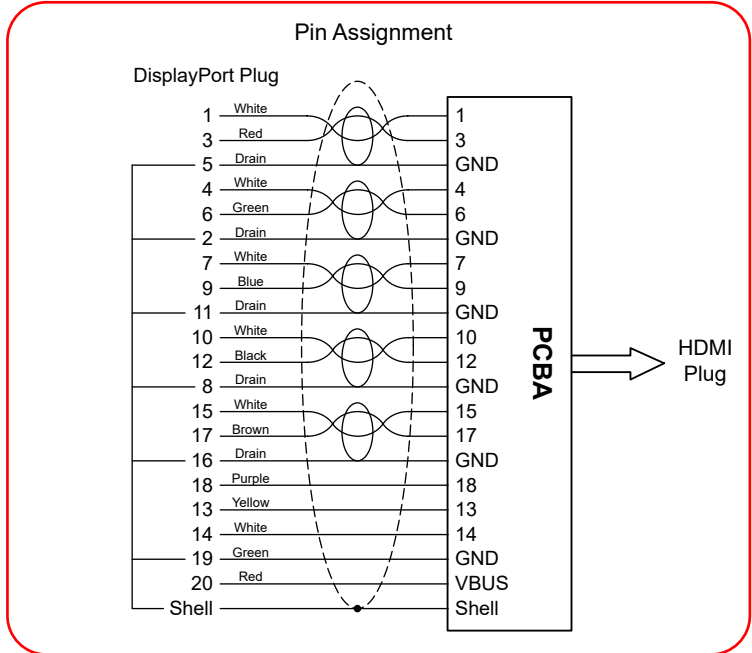

4500±50 mm

Feature:
Resolution: 1920x1080P @ 60Hz

Specification :

- 1. Cable UL20276, [1P(30AWG)+D+AL/MY]*5 + 4C(30AWG) + 1C(28AWG) +AL + D + B,
Jacket Color: Black, OD: 6.0mm
- 2. Conn. DisplayPort Plug, Conductor: Gold Plated, Shell: Nickel Plated
- 3. Conn. HDMI Plug, with PCB, Conductor: Gold Plated, Shell: Nickel Plated
- 4. Hood For DisplayPort Plug, Black ABS
- 5. Inner Molding PE
- 6. Outer Molding Black PVC:45P
- 7. S.R. Black PVC: 45P

SECOMP	Product Name	ROLINE DisplayPort to HDTV Cable, M/M, 4.5m, Black	Approve	Check	Draw	Design	Rev.	Date	Contents of Change	Design
	Product No.	11.04.5783	Allen	Allen	Kuan	Kuan	1			
	Issue Date : 2022/01/05						2			
					Scale 1:1	Unit : mm	3			