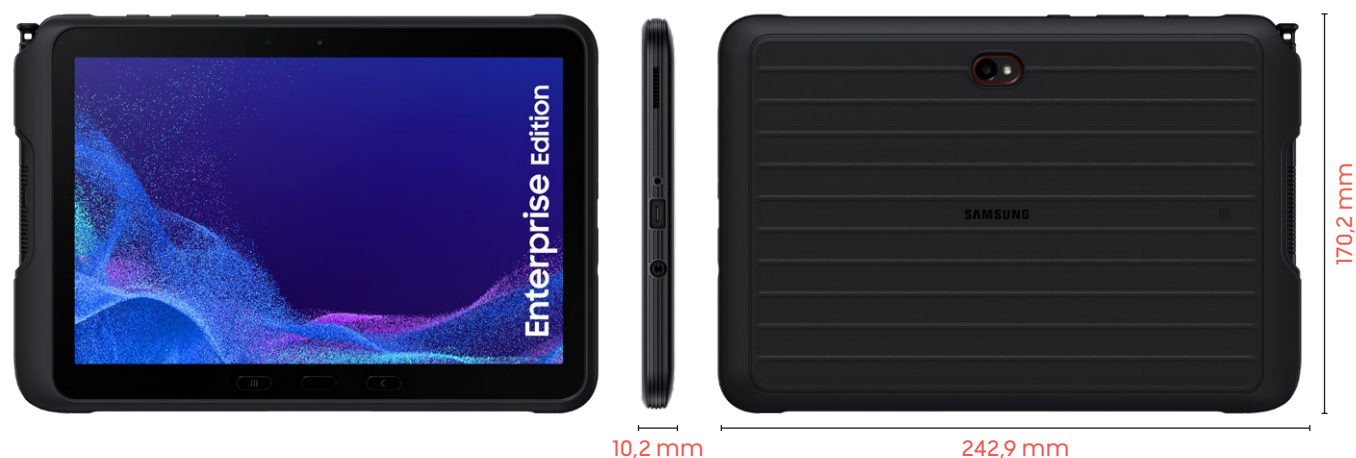

## Rugged and reliable

Lightweight and easy to use – even when wearing gloves. The Tab Active4 Pro brings premium design to the ruggedized family of products. The device is certified according to military standards and is reliable even in hostile conditions. The 10.1" tablet is fitted with Gorilla Glass 5 and IP68-certified, meaning it is scratch-, water- and dust-resistant and will bear up throughout the day. What is more, DeX makes using the tablet almost like using a PC, wherever you work.

### Galaxy Tab Active4 Pro highlights

- Ultra-resilient: IP68, Gorilla Glass 5 and MIL-STD-810G
- The slim, light case makes it easy to carry in any work environment
- Can be used when wearing gloves
- S Pen-compatible
- The NFC function means you can be more mobile and more connected than ever before

### Powerful

The 7600 mAh battery can provide enough energy to last you the whole day. The powerful 2.4 GHz octa-core processor with 6 GB RAM and 128 GB of memory (expandable with a 1 TB SD card) delivers top performance in all situations. With the 13 MP main camera lens, the 8 MP front camera lens and a powerful flash, you can take razor-sharp, crystal clear photos.